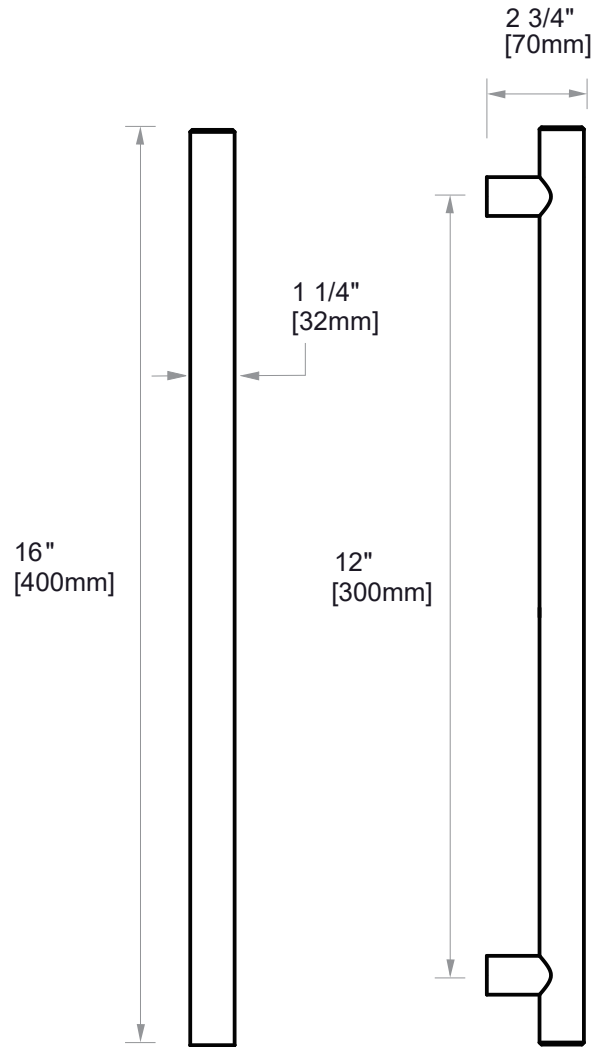

WARRANTY:

Lifetime Limited (Residential Use)
One Year (Commercial Use)

NOTE: Dimensions and specifications are subject to change without notice.