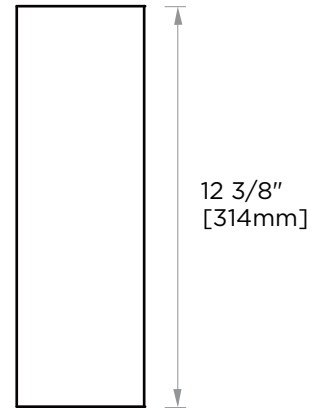

HAMBURG COLLECTION

APPLIANCE PULL 12" 440912

PRODUCT NAME: APPLIANCE PULL 12"

PRODUCT CODE: 440912

MATERIAL: All-brass construction

KEY FEATURES: Transitional design.
Rectangular bold solid style.

STOCKED FINISHES:

NOTE: Dimensions and specifications are subject to change without notice.