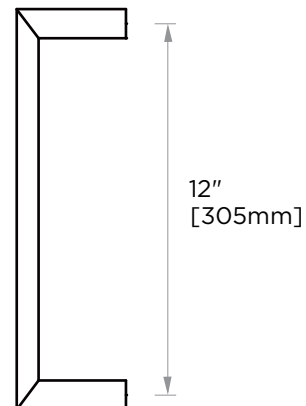

HAMBURG COLLECTION

APPLIANCE PULL 12" 440912

PRODUCT NAME: APPLIANCE PULL 12"

PRODUCT CODE: 440912

MATERIAL: All-brass construction

KEY FEATURES: Transitional design.
Rectangular bold solid style.

STOCKED FINISHES:

NOTE: Dimensions and specifications are subject to change without notice.