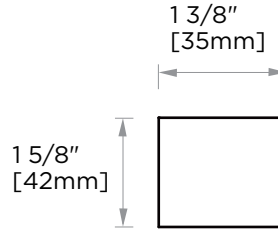

HAMBURG COLLECTION

APPLIANCE PULL 12" 440912

PRODUCT NAME: APPLIANCE PULL 12"

PRODUCT CODE: 440912

MATERIAL: All-brass construction

KEY FEATURES: Transitional design.
Rectangular bold solid style.

STOCKED FINISHES:

NOTE: Dimensions and specifications are subject to change without notice.