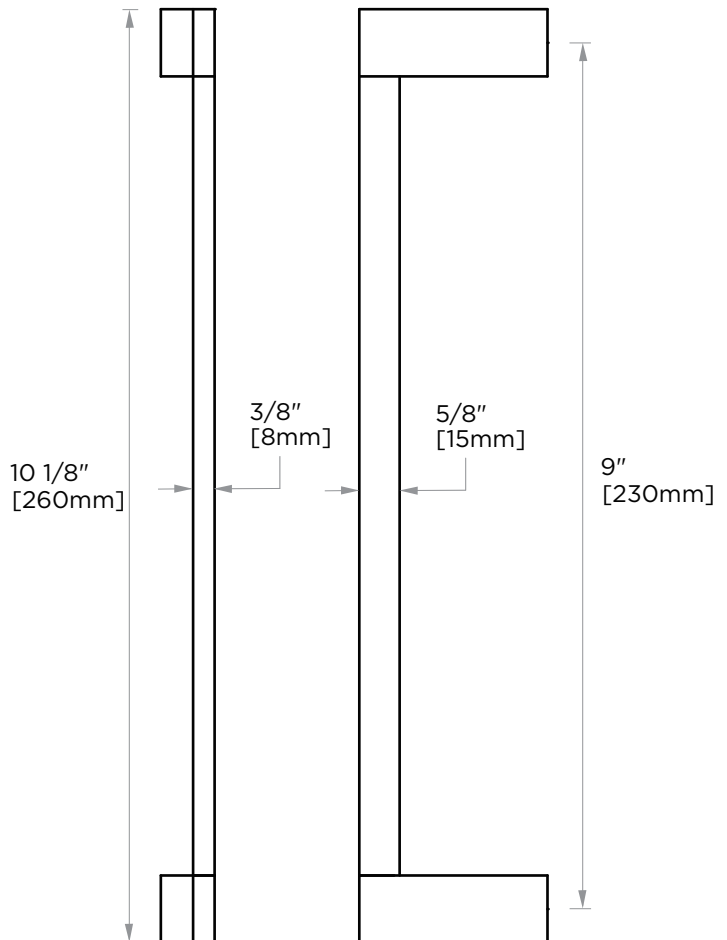

NAPLES COLLECTION

TOWEL BAR 9"

422109

PRODUCT NAME: TOWEL BAR 9"

PRODUCT CODE: 422109

MATERIAL: All-brass construction

KEY FEATURES: Contemporary design.
Fine-lined yet bold in its
thin and linear silhouette.

NOTE: Dimensions and specifications are subject to change without notice.