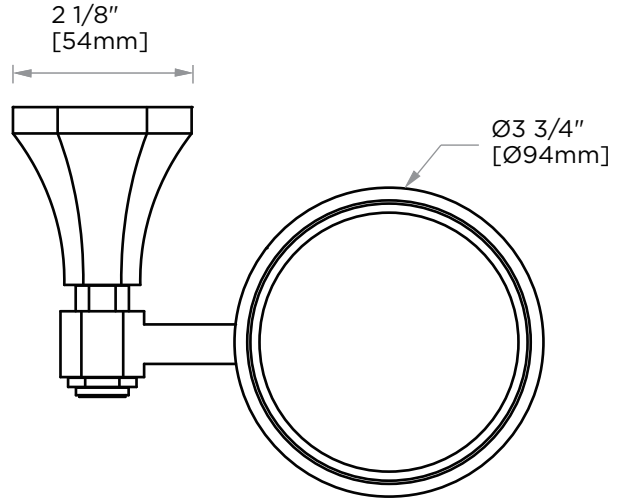

PISA COLLECTION
TOWEL BRUSH
HOLDER
342610

PRODUCT NAME: TOWEL BRUSH HOLDER

PRODUCT CODE: 342610

MATERIAL: All-brass construction

KEY FEATURES: Classic Art Deco take on a traditional design

STOCKED FINISHES:

NOTE: Dimensions and specifications are subject to change without notice.