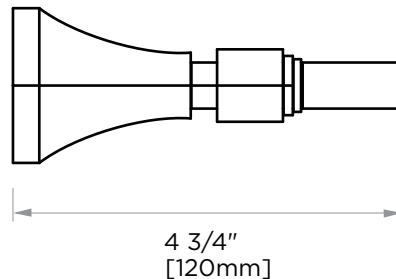

PISA COLLECTION
TOWEL BRUSH
HOLDER
342610

PRODUCT NAME: TOWEL BRUSH HOLDER

PRODUCT CODE: 342610

MATERIAL: All-brass construction

KEY FEATURES: Classic Art Deco take on a traditional design

STOCKED FINISHES:

NOTE: Dimensions and specifications are subject to change without notice.