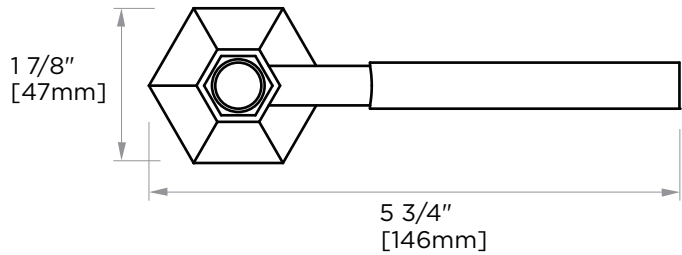

PRODUCT NAME: TOWEL BRUSH HOLDER

PRODUCT CODE: 342610

MATERIAL: All-brass construction

KEY FEATURES: Classic Art Deco take on a traditional design

STOCKED FINISHES:

- Polished Chrome (99)
- Brushed Nickel (81)
- Polished Nickel (68)

SPECIAL FINISHES AVAILABLE: 24 options available. Please see our website for full list samples