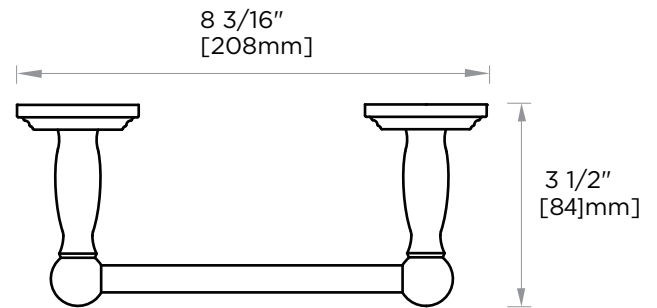

## FLORENCE COLLECTION PIVOT TISSUE HOLDER 322158P

**PRODUCT NAME:** PIVOT TISSUE HOLDER

**PRODUCT CODE:** 3221538P

**MATERIAL:** All-brass construction

**KEY FEATURES:** Traditional design.  
Round and elegant style.