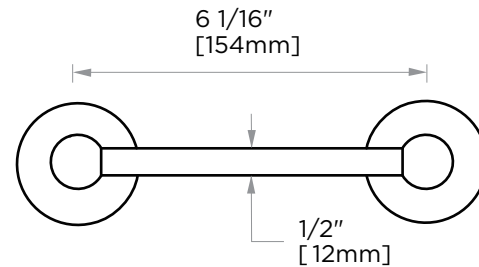

WARRANTY:

Lifetime Limited (Residential Use)
One Year (Commercial Use)

NOTE: Dimensions and specifications are subject to change without notice.