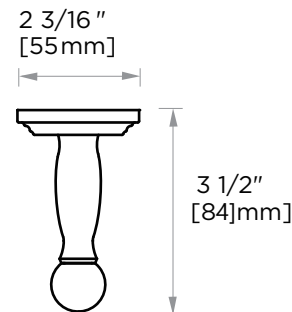

WARRANTY:

Lifetime Limited (Residential Use)
One Year (Commercial Use)

NOTE: Dimensions and specifications are subject to change without notice.