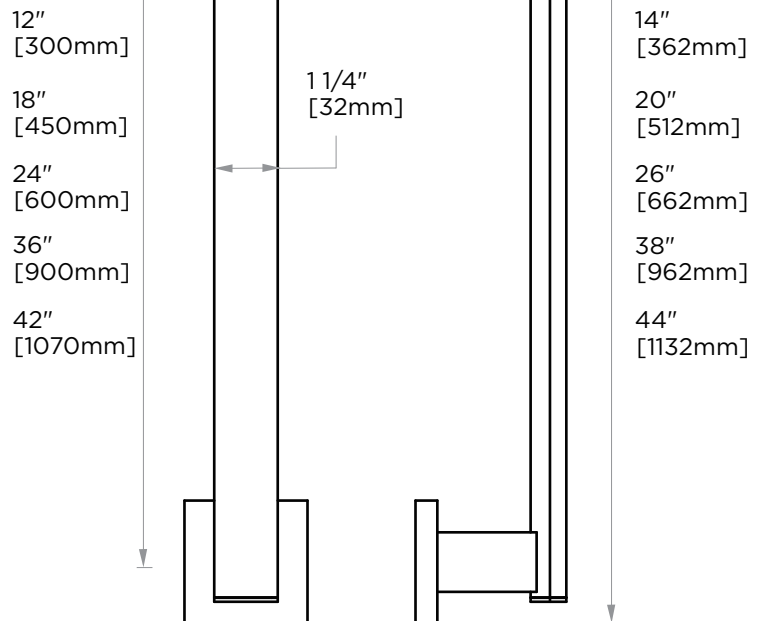

WARRANTY:

Lifetime Limited (Residential Use)
One Year (Commercial Use)

NOTE: Dimensions and specifications are subject to change without notice.