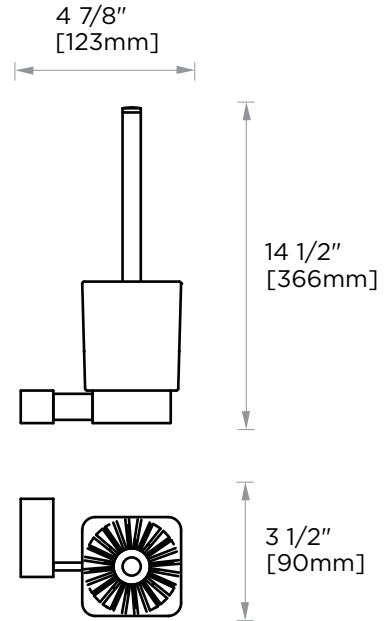

Includes Rosette : 40X4mm
Without Rosette

With Rosette

LISBON COLLECTION TOILET BRUSH SET 277610

PRODUCT NAME: TOILET BRUSH SET

PRODUCT CODE: 277610

MATERIAL: All-brass construction

KEY FEATURES: Contemporary design. Square base with clean and elongated lines.

NOTE: Dimensions and specifications are subject to change without notice.

LISBON COLLECTION

Large Square Rosette
277SQLG 45X12mm

Small Round Rosette
137RDSM 40X4mm

Large Round Rosette
137RDLG 48X10mm

NOTE: Dimensions and specifications are subject to change without notice.