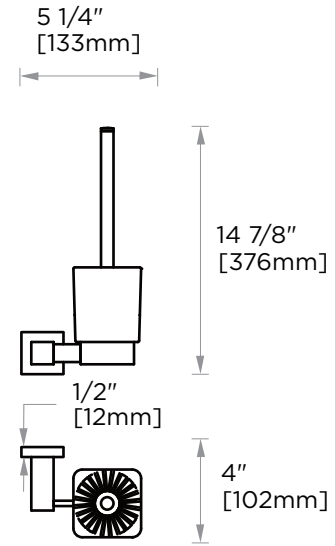

Includes Rosette : 40X4mm
Without Rosette

With Rosette

LISBON COLLECTION TOILET BRUSH SET 277610

PRODUCT NAME: TOILET BRUSH SET

PRODUCT CODE: 277610

MATERIAL: All-brass construction

KEY FEATURES: Contemporary design. Square base with clean and elongated lines.

NOTE: Dimensions and specifications are subject to change without notice.

LISBON COLLECTION

Large Square Rosette
277SQLG 45X12mm

Small Round Rosette
137RDSM 40X4mm

Large Round Rosette
137RDLG 48X10mm

NOTE: Dimensions and specifications are subject to change without notice.