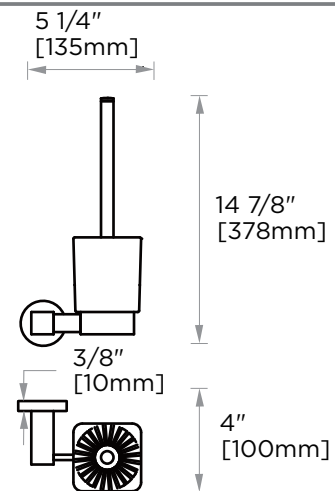

Includes Rosette : 40X4mm
Without Rosette

With Rosette

LISBON COLLECTION TOILET BRUSH SET 277610

PRODUCT NAME: TOILET BRUSH SET

PRODUCT CODE: 277610

MATERIAL: All-brass construction

KEY FEATURES: Contemporary design. Square base with clean and elongated lines.

NOTE: Dimensions and specifications are subject to change without notice.

LISBON COLLECTION

Large Square Rosette
277SQLG 45X12mm

Small Round Rosette
137RDSM 40X4mm

Large Round Rosette
137RDLG 48X10mm

NOTE: Dimensions and specifications are subject to change without notice.