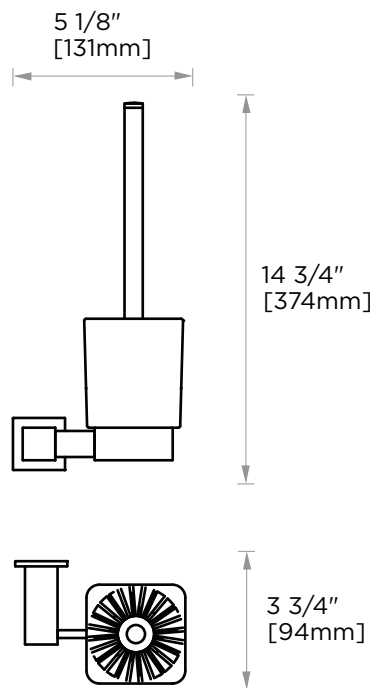

Includes Rosette : 40X4mm
Without Rosette

With Rosette

LISBON COLLECTION TOILET BRUSH SET 277610

PRODUCT NAME: TOILET BRUSH SET

PRODUCT CODE: 277610

MATERIAL: All-brass construction

KEY FEATURES: Contemporary design. Square base with clean and elongated lines.

NOTE: Dimensions and specifications are subject to change without notice.

LISBON COLLECTION

Large Square Rosette
277SQLG 45X12mm

Small Round Rosette
137RDSM 40X4mm

Large Round Rosette
137RDLG 48X10mm

NOTE: Dimensions and specifications are subject to change without notice.