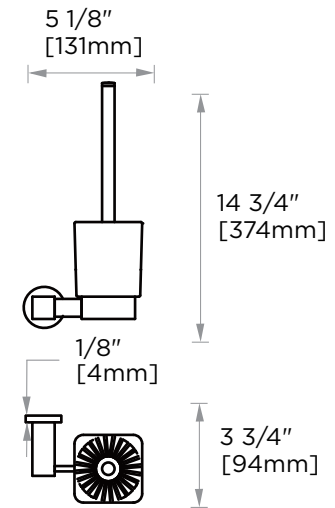

Includes Rosette : 40X4mm
Without Rosette

With Rosette

LISBON COLLECTION TOILET BRUSH SET 277610

PRODUCT NAME: TOILET BRUSH SET

PRODUCT CODE: 277610

MATERIAL: All-brass construction

KEY FEATURES: Contemporary design. Square base with clean and elongated lines.

NOTE: Dimensions and specifications are subject to change without notice.

LISBON COLLECTION

Large Square Rosette
277SQLG 45X12mm

Small Round Rosette
137RDSM 40X4mm

Large Round Rosette
137RDLG 48X10mm

NOTE: Dimensions and specifications are subject to change without notice.