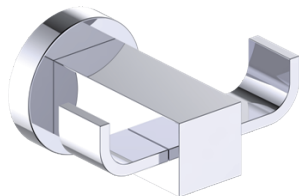

Includes Rosette : 40X4mm  
Without Rosette

With Rosette

## LISBON COLLECTION DOUBLE ROBE HOOK 277132

**PRODUCT NAME:** DOUBLE ROBE HOOK

**PRODUCT CODE:** 277132

**MATERIAL:** All-brass construction

**KEY FEATURES:** Transitional design.  
Rectangular bold solid style.

**WARRANTY:**

Lifetime Limited (Residential Use)  
One Year (Commercial Use)

NOTE: Dimensions and specifications are subject to change without notice.

**LISBON COLLECTION**

**Large Square Rosette**

277SQLG 45X12mm

\*Rosettes are sold separately

**Small Round Rosette**

137RDSM 40X4mm

\*Rosettes are sold separately

**Large Round Rosette**

137RDLG 48X10mm

\*Rosettes are sold separately

NOTE: Dimensions and specifications are subject to change without notice.