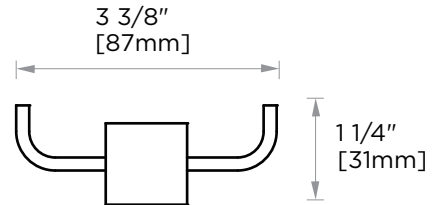

Includes Rosette : 40X4mm  
Without Rosette

With Rosette

**WARRANTY:**

Lifetime Limited (Residential Use)  
One Year (Commercial Use)

NOTE: Dimensions and specifications are subject to change without notice.

**LISBON COLLECTION**

**Large Square Rosette**

277SQLG 45X12mm

\*Rosettes are sold separately

**Small Round Rosette**

137RDSM 40X4mm

\*Rosettes are sold separately

**Large Round Rosette**

137RDLG 48X10mm

\*Rosettes are sold separately

NOTE: Dimensions and specifications are subject to change without notice.