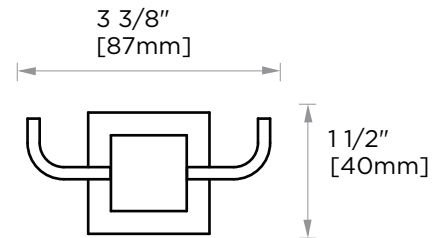

Includes Rosette : 40X4mm  
Without Rosette

With Rosette

**WARRANTY:**

Lifetime Limited (Residential Use)  
One Year (Commercial Use)

NOTE: Dimensions and specifications are subject to change without notice.

**LISBON COLLECTION**

**Large Square Rosette**

277SQLG 45X12mm

\*Rosettes are sold separately

**Small Round Rosette**

137RDSM 40X4mm

\*Rosettes are sold separately

**Large Round Rosette**

137RDLG 48X10mm

\*Rosettes are sold separately

NOTE: Dimensions and specifications are subject to change without notice.