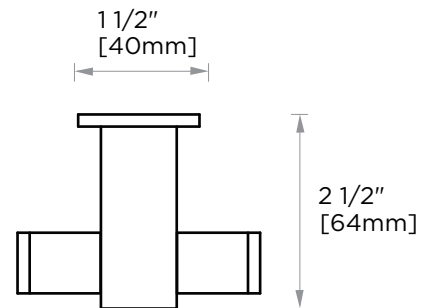

Includes Rosette : 40X4mm  
Without Rosette

With Rosette

**WARRANTY:**

Lifetime Limited (Residential Use)  
One Year (Commercial Use)

NOTE: Dimensions and specifications are subject to change without notice.

**LISBON COLLECTION**

**Large Square Rosette**

277SQLG 45X12mm

\*Rosettes are sold separately

**Small Round Rosette**

137RDSM 40X4mm

\*Rosettes are sold separately

**Large Round Rosette**

137RDLG 48X10mm

\*Rosettes are sold separately

NOTE: Dimensions and specifications are subject to change without notice.