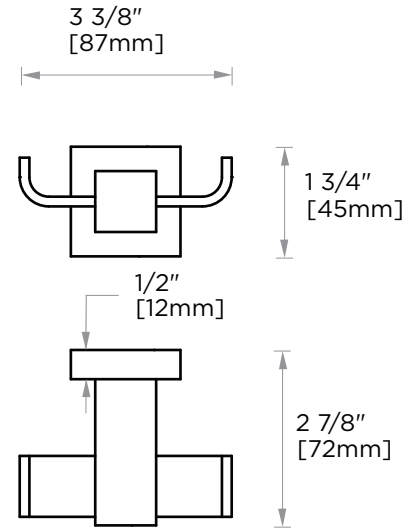

Includes Rosette : 40X4mm  
Without Rosette

With Rosette

**WARRANTY:**

Lifetime Limited (Residential Use)  
One Year (Commercial Use)

NOTE: Dimensions and specifications are subject to change without notice.

**LISBON COLLECTION**

**Large Square Rosette**

277SQLG 45X12mm

\*Rosettes are sold separately

**Small Round Rosette**

137RDSM 40X4mm

\*Rosettes are sold separately

**Large Round Rosette**

137RDLG 48X10mm

\*Rosettes are sold separately

NOTE: Dimensions and specifications are subject to change without notice.