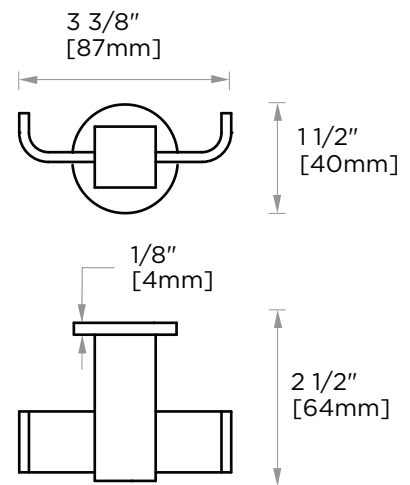

Includes Rosette : 40X4mm  
Without Rosette

With Rosette

**WARRANTY:**

Lifetime Limited (Residential Use)  
One Year (Commercial Use)

NOTE: Dimensions and specifications are subject to change without notice.

**LISBON COLLECTION**

**Large Square Rosette**

277SQLG 45X12mm

\*Rosettes are sold separately

**Small Round Rosette**

137RDSM 40X4mm

\*Rosettes are sold separately

**Large Round Rosette**

137RDLG 48X10mm

\*Rosettes are sold separately

NOTE: Dimensions and specifications are subject to change without notice.