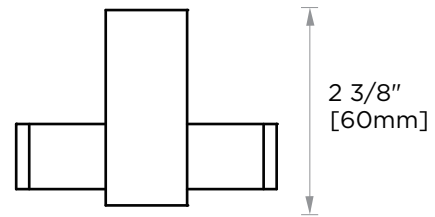

Includes Rosette : 40X4mm  
Without Rosette

With Rosette

## LISBON COLLECTION DOUBLE ROBE HOOK 277132

**PRODUCT NAME:** DOUBLE ROBE HOOK

**PRODUCT CODE:** 277132

**MATERIAL:** All-brass construction

**KEY FEATURES:** Transitional design.  
Rectangular bold solid style.

**WARRANTY:**

Lifetime Limited (Residential Use)  
One Year (Commercial Use)

NOTE: Dimensions and specifications are subject to change without notice.

**LISBON COLLECTION**

**Large Square Rosette**

277SQLG 45X12mm

\*Rosettes are sold separately

**Small Round Rosette**

137RDSM 40X4mm

\*Rosettes are sold separately

**Large Round Rosette**

137RDLG 48X10mm

\*Rosettes are sold separately

NOTE: Dimensions and specifications are subject to change without notice.