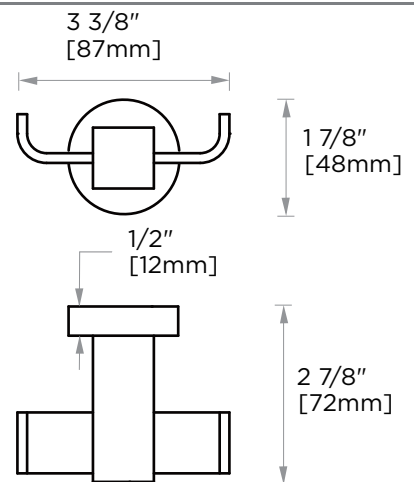

Includes Rosette : 40X4mm  
Without Rosette

With Rosette

**WARRANTY:**

Lifetime Limited (Residential Use)  
One Year (Commercial Use)

NOTE: Dimensions and specifications are subject to change without notice.

**LISBON COLLECTION**

**Large Square Rosette**

277SQLG 45X12mm

\*Rosettes are sold separately

**Small Round Rosette**

137RDSM 40X4mm

\*Rosettes are sold separately

**Large Round Rosette**

137RDLG 48X10mm

\*Rosettes are sold separately

NOTE: Dimensions and specifications are subject to change without notice.