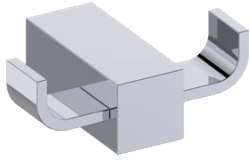

Includes Rosette : 40X4mm  
Without Rosette

With Rosette

## LISBON COLLECTION DOUBLE ROBE HOOK 277132

**PRODUCT NAME:** DOUBLE ROBE HOOK

**PRODUCT CODE:** 277132

**MATERIAL:** All-brass construction

**KEY FEATURES:** Transitional design.  
Rectangular bold solid style.