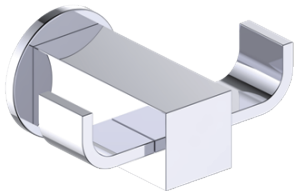

Includes Rosette : 40X4mm  
Without Rosette

With Rosette

## LISBON COLLECTION DOUBLE ROBE HOOK 277132

**PRODUCT NAME:** DOUBLE ROBE HOOK

**PRODUCT CODE:** 277132

**MATERIAL:** All-brass construction

**KEY FEATURES:** Transitional design.  
Rectangular bold solid style.

**WARRANTY:**

Lifetime Limited (Residential Use)  
One Year (Commercial Use)

NOTE: Dimensions and specifications are subject to change without notice.

**LISBON COLLECTION**

**Large Square Rosette**

277SQLG 45X12mm

\*Rosettes are sold separately

**Small Round Rosette**

137RDSM 40X4mm

\*Rosettes are sold separately

**Large Round Rosette**

137RDLG 48X10mm

\*Rosettes are sold separately

NOTE: Dimensions and specifications are subject to change without notice.