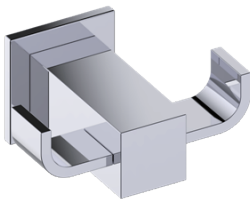

Includes Rosette : 40X4mm  
Without Rosette

With Rosette

## LISBON COLLECTION DOUBLE ROBE HOOK 277132

**PRODUCT NAME:** DOUBLE ROBE HOOK

**PRODUCT CODE:** 277132

**MATERIAL:** All-brass construction

**KEY FEATURES:** Transitional design.  
Rectangular bold solid style.