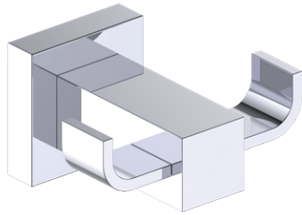

Includes Rosette : 40X4mm  
Without Rosette

With Rosette

## LISBON COLLECTION DOUBLE ROBE HOOK 277132

**PRODUCT NAME:** DOUBLE ROBE HOOK

**PRODUCT CODE:** 277132

**MATERIAL:** All-brass construction

**KEY FEATURES:** Transitional design.  
Rectangular bold solid style.

**WARRANTY:**

Lifetime Limited (Residential Use)  
One Year (Commercial Use)

NOTE: Dimensions and specifications are subject to change without notice.

**LISBON COLLECTION**

**Large Square Rosette**

277SQLG 45X12mm

\*Rosettes are sold separately

**Small Round Rosette**

137RDSM 40X4mm

\*Rosettes are sold separately

**Large Round Rosette**

137RDLG 48X10mm

\*Rosettes are sold separately

NOTE: Dimensions and specifications are subject to change without notice.