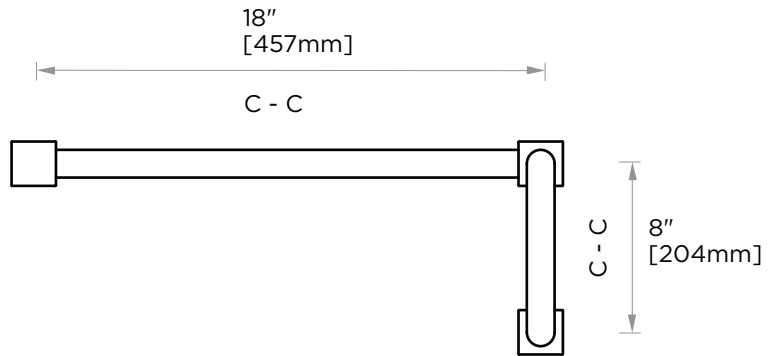

WARRANTY:

Lifetime Limited (Residential Use)
One Year (Commercial Use)

NOTE: Dimensions and specifications are subject to change without notice.