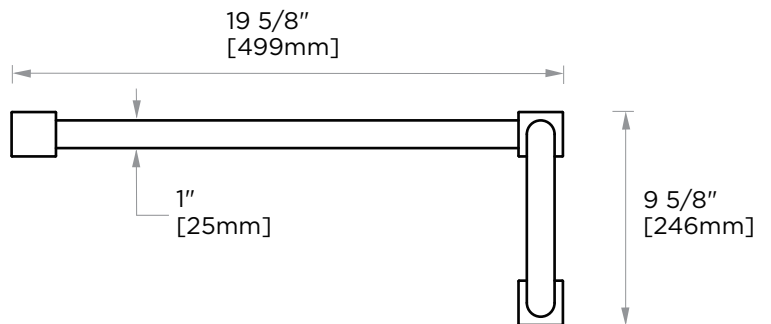

WARRANTY:

Lifetime Limited (Residential Use)
One Year (Commercial Use)

NOTE: Dimensions and specifications are subject to change without notice.