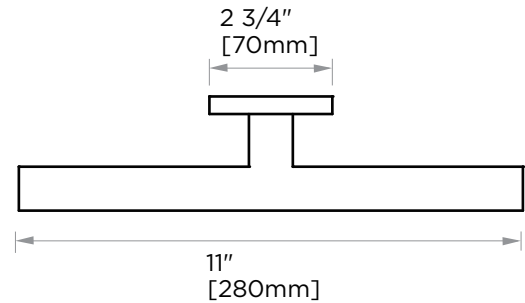

COLOGNE COLLECTION

TOWEL RING

255464

PRODUCT NAME: TOWEL RING

PRODUCT CODE: 255464

MATERIAL: All-brass construction

KEY FEATURES: Contemporary design with strong bold silhouette softened by the rounded corners and curved lines.

NOTE: Dimensions and specifications are subject to change without notice.