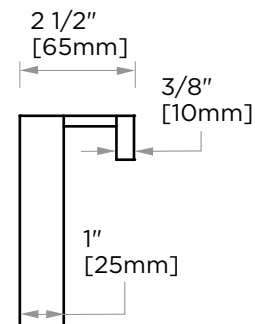

COLOGNE COLLECTION

TOWEL RING

255464

PRODUCT NAME: TOWEL RING

PRODUCT CODE: 255464

MATERIAL: All-brass construction

KEY FEATURES: Contemporary design with strong bold silhouette softened by the rounded corners and curved lines.

NOTE: Dimensions and specifications are subject to change without notice.