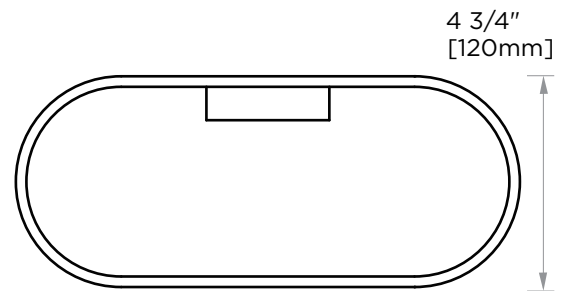

COLOGNE COLLECTION

TOWEL RING

255464

PRODUCT NAME: TOWEL RING

PRODUCT CODE: 255464

MATERIAL: All-brass construction

KEY FEATURES: Contemporary design with strong bold silhouette softened by the rounded corners and curved lines.

NOTE: Dimensions and specifications are subject to change without notice.