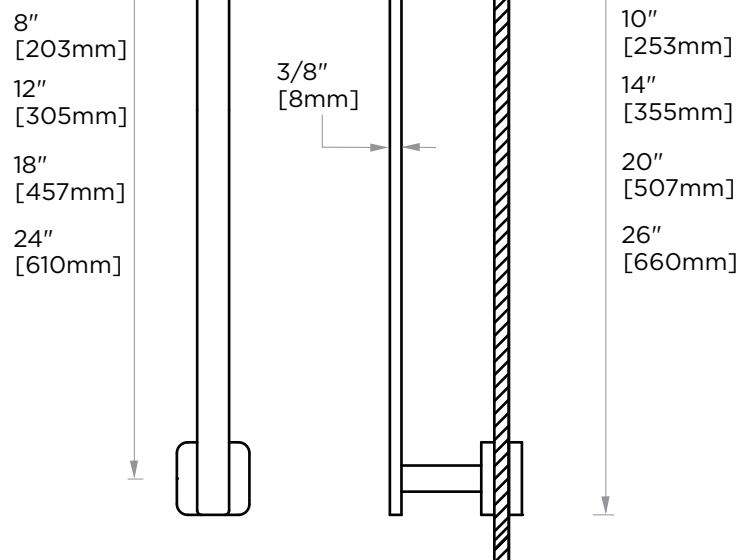

WARRANTY:

Lifetime Limited (Residential Use)
One Year (Commercial Use)

NOTE: Dimensions and specifications are subject to change without notice.