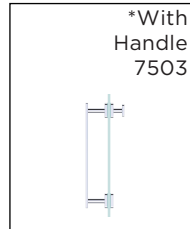

*purchase Single Shower Door Handle
To Pair With: 2547508, 2547512,
2547518, 2547524

Side
profile

MILAN COLLECTION SHOWER DOOR KNOB - KNOB ONLY 2547503

PRODUCT NAME: SHOWER DOOR KNOB
- KNOB ONLY

PRODUCT CODE: 2547503