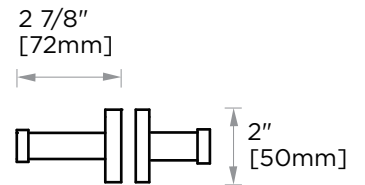

*purchase Single Shower Door Handle
To Pair With: 2547508, 2547512,
2547518, 2547524

Side
profile

MILAN COLLECTION SHOWER DOOR KNOB - KNOB ONLY 2547503

PRODUCT NAME: SHOWER DOOR KNOB
- KNOB ONLY

PRODUCT CODE: 2547503