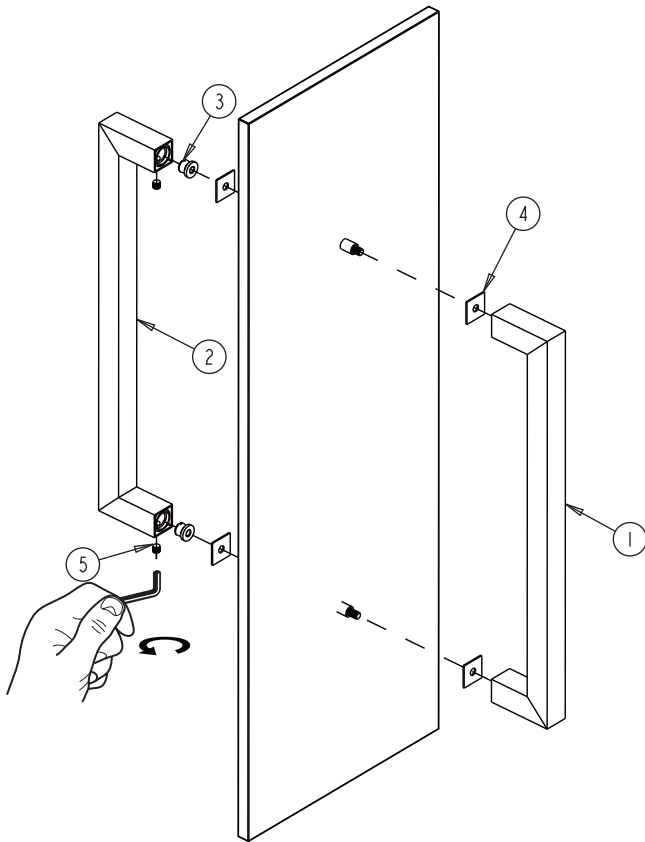

LONDON COLLECTION
DOUBLE SHOWER
DOOR HANDLE 6"
2487806

PRODUCT NAME: DOUBLE SHOWER
DOOR HANDLE 6"

PRODUCT CODE: 2487806

MATERIAL: All-brass construction

KEY FEATURES: Contemporary design.
Sleek rectangular shapes offset
by strong squared anchors.

NOTE: Dimensions and specifications are subject to change without notice.

HANDLES INFO

Components Included		
①	Handle A	X1
②	Handle B	X1
③	Fixing Bracket	X2
④	Rubber Gasket	X4
⑤	Set Screw M5	X2

Mounting Kits Included		
	X1	Allen Key

GLASS INFO

Glass Hole C-C Distance		
A	6"/152mm	6" Shower Door Handle
	8"/203mm	8" Shower Door Handle
	12"/305mm	12" Shower Door Handle
	18"/457mm	18" Shower Door Handle
	24"/610mm	24" Shower Door Handle
B	3/8"(10mm)	Glass Hole Diameter
C	6-12mm	Glass Thickness