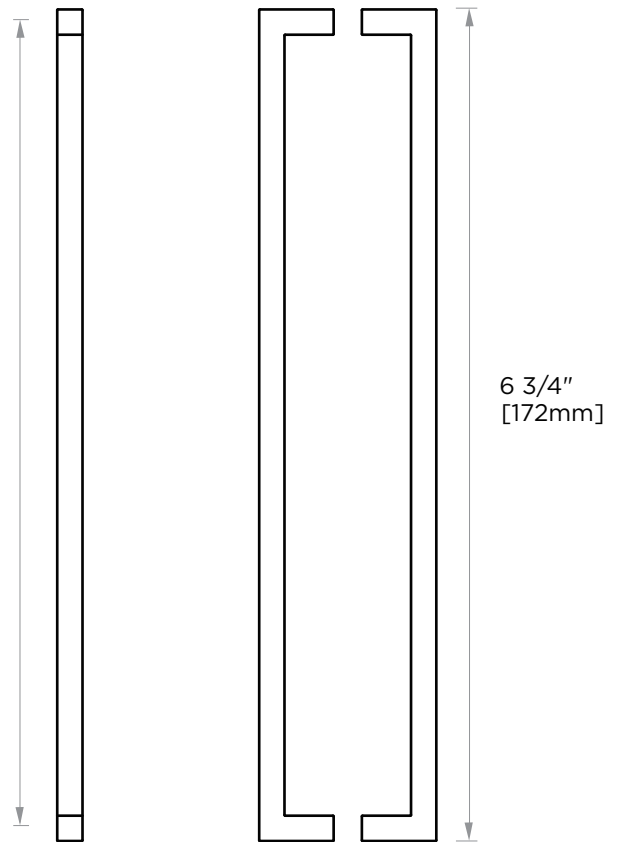

LONDON COLLECTION
DOUBLE SHOWER
DOOR HANDLE 6"
2487806

PRODUCT NAME: DOUBLE SHOWER
DOOR HANDLE 6"

PRODUCT CODE: 2487806

MATERIAL: All-brass construction

KEY FEATURES: Contemporary design.
Sleek rectangular shapes offset
by strong squared anchors.

NOTE: Dimensions and specifications are subject to change without notice.

HANDLES INFO

Components Included		
①	Handle A	X1
②	Handle B	X1
③	Fixing Bracket	X2
④	Rubber Gasket	X4
⑤	Set Screw M5	X2

Mounting Kits Included		
	X1	Allen Key

GLASS INFO

Glass Hole C-C Distance		
A	6"/152mm	6" Shower Door Handle
	8"/203mm	8" Shower Door Handle
	12"/305mm	12" Shower Door Handle
	18"/457mm	18" Shower Door Handle
	24"/610mm	24" Shower Door Handle
B	3/8"(10mm)	Glass Hole Diameter
C	6-12mm	Glass Thickness