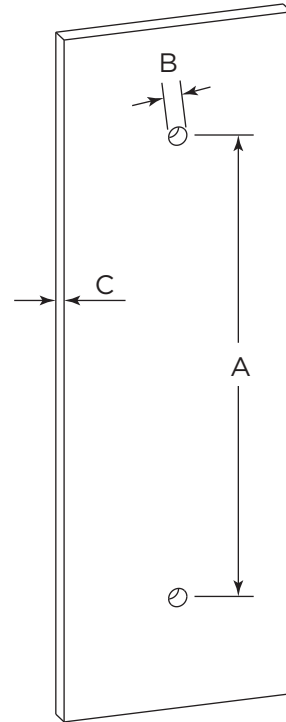

LONDON COLLECTION
DOUBLE SHOWER
DOOR HANDLE 6"
2487806

PRODUCT NAME: DOUBLE SHOWER
DOOR HANDLE 6"

PRODUCT CODE: 2487806

MATERIAL: All-brass construction

KEY FEATURES: Contemporary design.
Sleek rectangular shapes offset
by strong squared anchors.

NOTE: Dimensions and specifications are subject to change without notice.

HANDLES INFO

Components Included		
①	Handle A	X1
②	Handle B	X1
③	Fixing Bracket	X2
④	Rubber Gasket	X4
⑤	Set Screw M5	X2

Mounting Kits Included		
	X1	Allen Key

GLASS INFO

Glass Hole C-C Distance		
A	6"/152mm	6" Shower Door Handle
	8"/203mm	8" Shower Door Handle
	12"/305mm	12" Shower Door Handle
	18"/457mm	18" Shower Door Handle
	24"/610mm	24" Shower Door Handle
B	3/8"(10mm)	Glass Hole Diameter
C	6-12mm	Glass Thickness