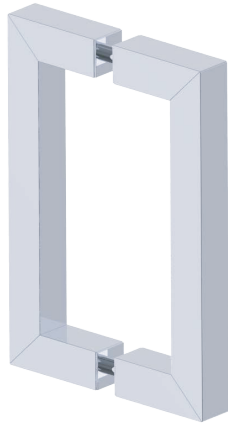

LONDON COLLECTION
DOUBLE SHOWER
DOOR HANDLE 6"
2487806

PRODUCT NAME: DOUBLE SHOWER
DOOR HANDLE 6"

PRODUCT CODE: 2487806

MATERIAL: All-brass construction

KEY FEATURES: Contemporary design.
Sleek rectangular shapes offset
by strong squared anchors.

NOTE: Dimensions and specifications are subject to change without notice.

HANDLES INFO

Components Included		
①	Handle A	X1
②	Handle B	X1
③	Fixing Bracket	X2
④	Rubber Gasket	X4
⑤	Set Screw M5	X2

Mounting Kits Included		
	X1	Allen Key

GLASS INFO

Glass Hole C-C Distance		
A	6"/152mm	6" Shower Door Handle
	8"/203mm	8" Shower Door Handle
	12"/305mm	12" Shower Door Handle
	18"/457mm	18" Shower Door Handle
	24"/610mm	24" Shower Door Handle
B	3/8"(10mm)	Glass Hole Diameter
C	6-12mm	Glass Thickness