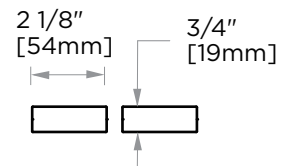

LONDON COLLECTION
DOUBLE SHOWER
DOOR HANDLE 6"
2487806

PRODUCT NAME: DOUBLE SHOWER
DOOR HANDLE 6"

PRODUCT CODE: 2487806

MATERIAL: All-brass construction

KEY FEATURES: Contemporary design.
Sleek rectangular shapes offset
by strong squared anchors.

NOTE: Dimensions and specifications are subject to change without notice.

HANDLES INFO

Components Included		
①	Handle A	X1
②	Handle B	X1
③	Fixing Bracket	X2
④	Rubber Gasket	X4
⑤	Set Screw M5	X2

Mounting Kits Included		
	X1	Allen Key

GLASS INFO

Glass Hole C-C Distance		
A	6"/152mm	6" Shower Door Handle
	8"/203mm	8" Shower Door Handle
	12"/305mm	12" Shower Door Handle
	18"/457mm	18" Shower Door Handle
	24"/610mm	24" Shower Door Handle
B	3/8"(10mm)	Glass Hole Diameter
C	6-12mm	Glass Thickness