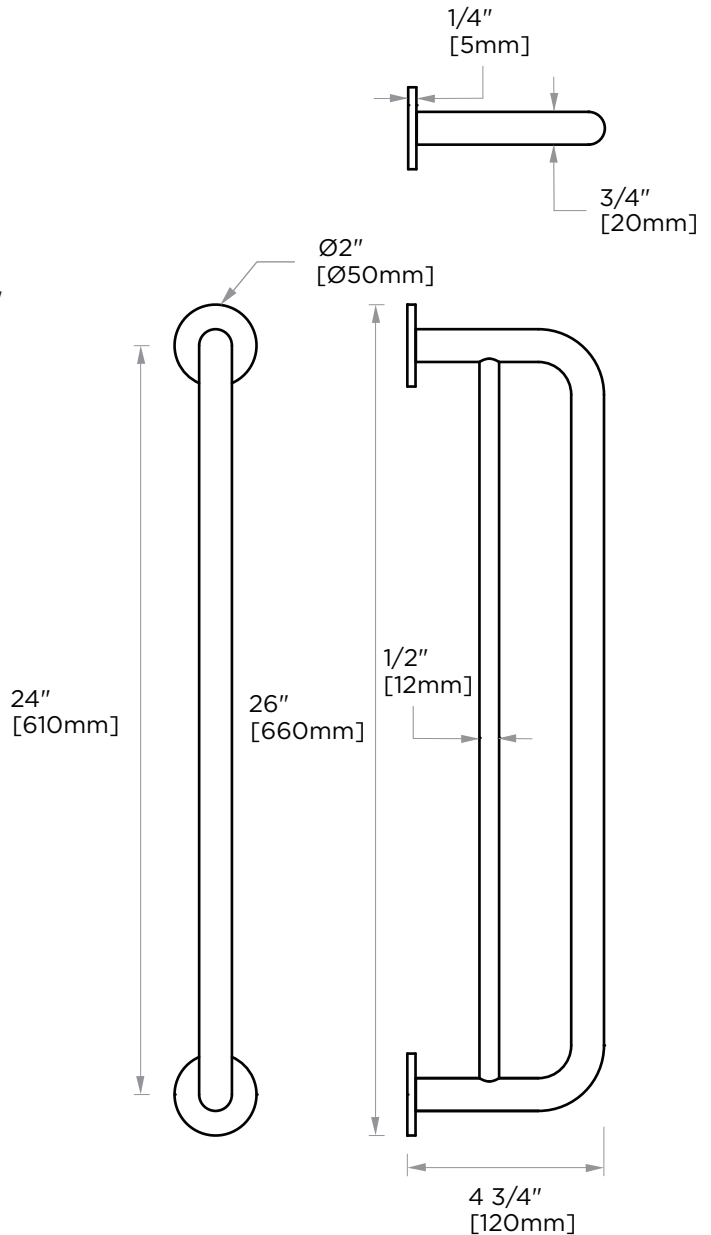

NICE COLLECTION
DOUBLE TOWEL
BAR 24"
170242

PRODUCT NAME: DOUBLE TOWEL BAR 24"

PRODUCT CODE: 170242

MATERIAL: All-brass construction

KEY FEATURES: Contemporary design.
Soft, curved brass with thin rosettes

NOTE: Dimensions and specifications are subject to change without notice.