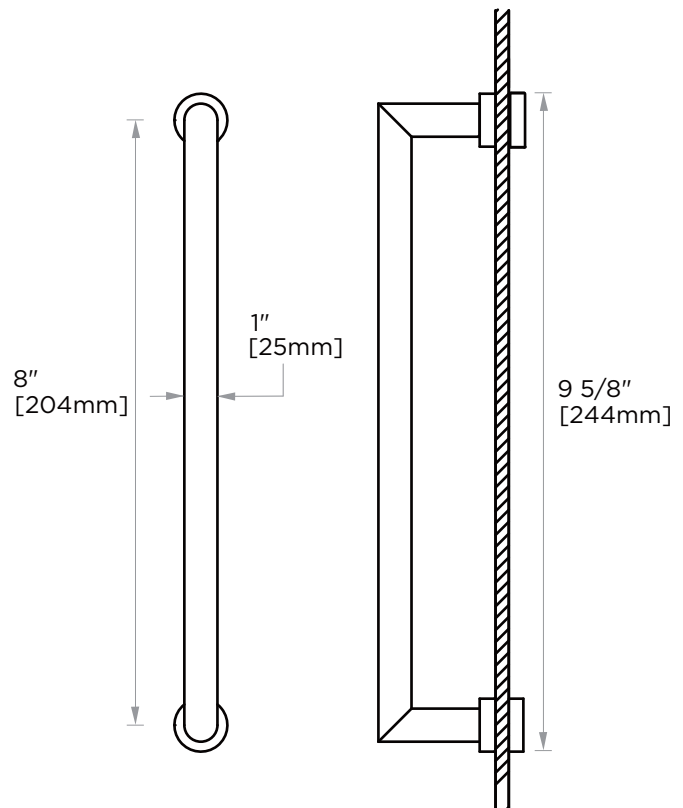

WARRANTY:

Lifetime Limited (Residential Use)
One Year (Commercial Use)

NOTE: Dimensions and specifications are subject to change without notice.