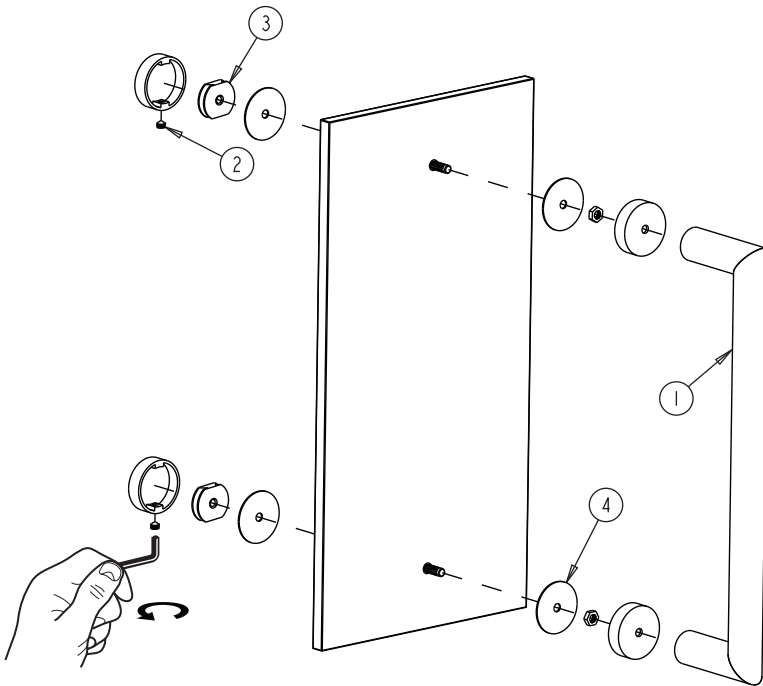

OSLO COLLECTION SINGLE SHOWER DOOR HANDLE 8" 1447508

PRODUCT NAME: SINGLE SHOWER DOOR HANDLE 8"

PRODUCT CODE: 1447508

MATERIAL: All-brass construction

KEY FEATURES: Contemporary design. Round minimalist look.

Lifetime Limited (Residential Use)
One Year (Commercial Use)

NOTE: Dimensions and specifications are subject to change without notice.

HANDLES INFO

Components Included		
①	Handle	X1
②	Set Screw M6	X2
③	Fixing Bracket	X2
④	Rubber Gasket	X4

Mounting Kits Included

	X1	Allen Key
---	----	-----------

GLASS INFO

Glass Hole C-C Distance		
A	6"/152mm	6" Shower Door Handle
	8"/203mm	8" Shower Door Handle
	12"/305mm	12" Shower Door Handle
	18"/457mm	18" Shower Door Handle
	24"/610mm	24" Shower Door Handle
B	1/2" (12mm)	Glass Hole Diameter
C	6-12mm	Glass Thickness