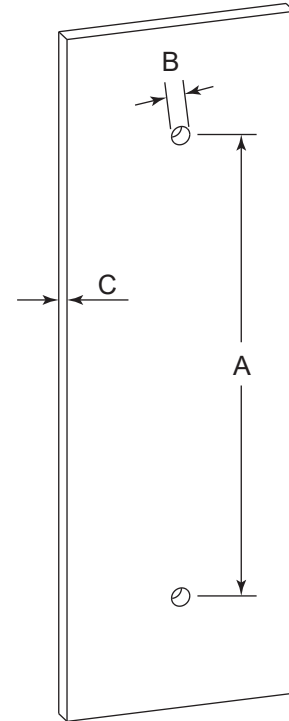

HANDLES INFO

Components Included		
①	Handle	X1
②	Set Screw M6	X2
③	Fixing Bracket	X2
④	Rubber Gasket	X4

Mounting Kits Included

	X1	Allen Key

GLASS INFO

Glass Hole C-C Distance		
A	6"/152mm	6" Shower Door Handle
	8"/203mm	8" Shower Door Handle
	12"/305mm	12" Shower Door Handle
	18"/457mm	18" Shower Door Handle
	24"/610mm	24" Shower Door Handle
B	1/2" (12mm)	Glass Hole Diameter
C	6-12mm	Glass Thickness

Can be used with extension kit for thicker doors

NOTE: Dimensions and specifications are subject to change without notice.