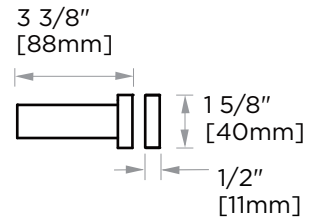

OSLO COLLECTION SINGLE SHOWER DOOR HANDLE 8" 1447508

PRODUCT NAME: SINGLE SHOWER DOOR HANDLE 8"

PRODUCT CODE: 1447508

MATERIAL: All-brass construction

KEY FEATURES: Contemporary design. Round minimalist look.

Mounting Kits Included

	X1	Allen Key
---	----	-----------

GLASS INFO

Glass Hole C-C Distance		
A	6"/152mm	6" Shower Door Handle
	8"/203mm	8" Shower Door Handle
	12"/305mm	12" Shower Door Handle
	18"/457mm	18" Shower Door Handle
	24"/610mm	24" Shower Door Handle
B	1/2" (12mm)	Glass Hole Diameter
C	6-12mm	Glass Thickness