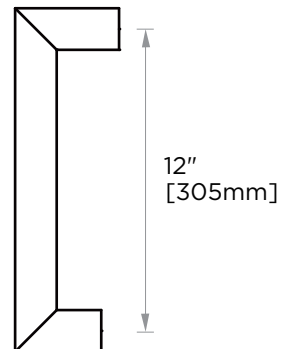

WARRANTY:

Lifetime Limited (Residential Use)
One Year (Commercial Use)

NOTE: Dimensions and specifications are subject to change without notice.