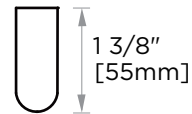

OSLO COLLECTION CABINET PULL 12" 144712

PRODUCT NAME: CABINET PULL 12"

PRODUCT CODE: 144712

MATERIAL: All-brass construction

KEY FEATURES: Contemporary design.
Round minimalist look.

**STOCKED
FINISHES:**

- Polished Chrome (99)
- Brushed Nickel (81)
- Polished Nickel (68)
- Matte Black (48)