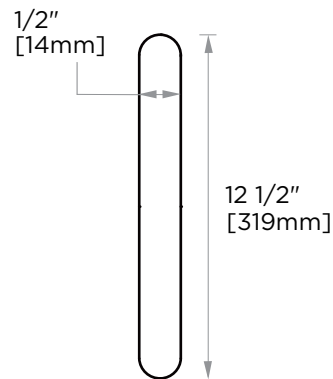

OSLO COLLECTION CABINET PULL 12" 144712

PRODUCT NAME: CABINET PULL 12"

PRODUCT CODE: 144712

MATERIAL: All-brass construction

KEY FEATURES: Contemporary design.
Round minimalist look.

**STOCKED
FINISHES:**

- Polished Chrome (99)
- Brushed Nickel (81)
- Polished Nickel (68)
- Matte Black (48)