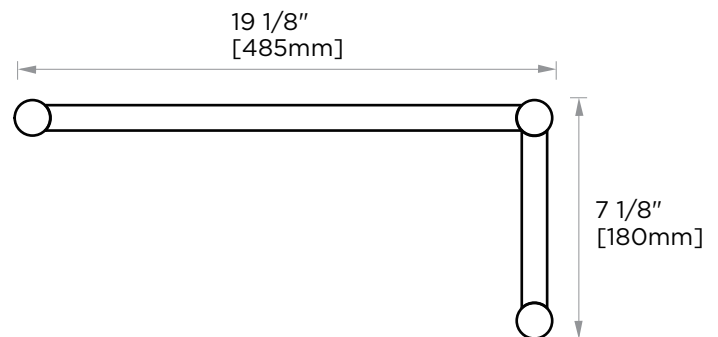

WARRANTY:

Lifetime Limited (Residential Use)
One Year (Commercial Use)

NOTE: Dimensions and specifications are subject to change without notice.