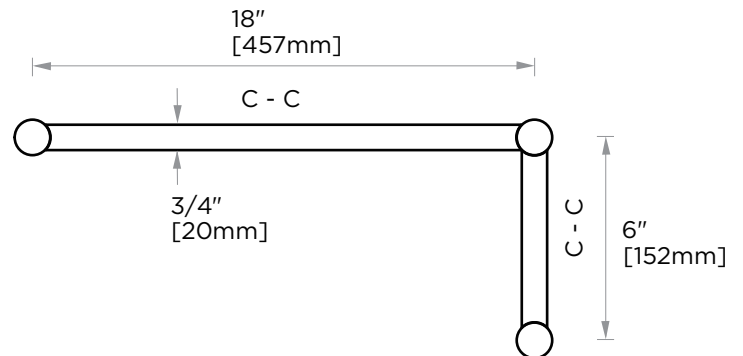

WARRANTY:

Lifetime Limited (Residential Use)
One Year (Commercial Use)

NOTE: Dimensions and specifications are subject to change without notice.