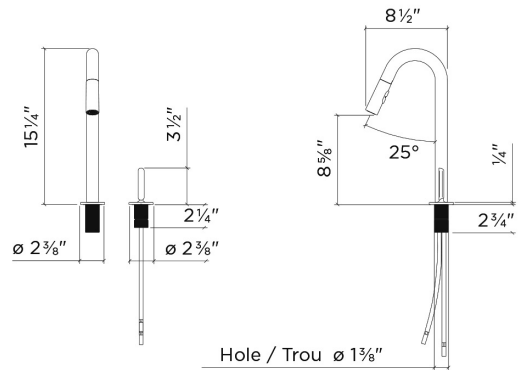

## 306205 | APEX

TOPMOUNT WITH REMOTE SINGLE LEVER KITCHEN FAUCET

### Features

- Made in Italy
- Solid brass construction
- Available in two finishes
- Double hole installation
- 110° swivel spout
- Pull-down dual jet spray head
- Locking spray jet mode
- Descaling system, for easy cleaning
- 7" projection
- Backward (30°) and bilateral (45°) lever handle rotation
- Braided stainless steel water supply hoses 18" long, with 3/8" fittings
- 2,2 gpm (8,3 L/min.) flow rate aerator
- Ceramic cartridge
- ASME A112.18.1 / CSA B125.1 (pending)
- NSF / ANSI 61 compliant, low lead content
- ADA compliant