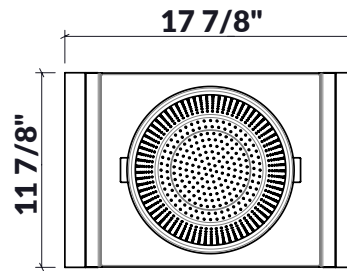

225308 | SERVING BOARD BOWL AND COLANDER

STAINLESS STEEL SINK ACCESSORY

Specifications

Model	225208
Handle	Maple
Compatible bowl dimension (front-to-back)	17"
Overall dimensions	12" x 18" x 4 1/2"

Warranty