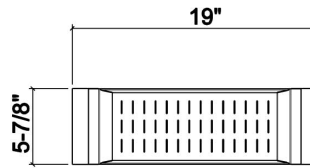

205319 | COLANDER

STAINLESS STEEL SINK ACCESSORY

Specifications

Model	205319
Collection	Colander
Compatible bowl dimension (front-to-back)	18"
Overall dimensions	6" × 19" × 2 1/4"

Warranty

Home Refinements offers a 1-YEAR LIMITED WARRANTY following the purchase date for all mobile parts, options and accessories against defects of material and workmanship. This warranty is limited to defects or damages resulting from a normal residential use. For further details on our product warranty, please refer to our catalog or Web site.