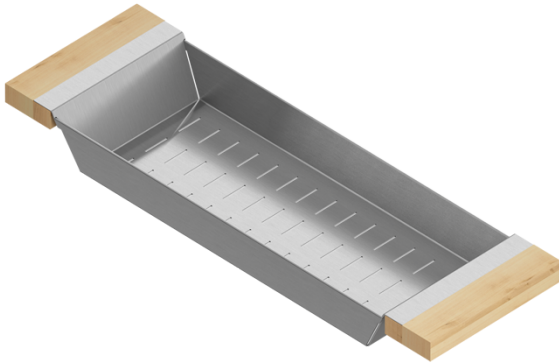

205319 | COLANDER

STAINLESS STEEL SINK ACCESSORY

Specifications

Model	205319
Collection	Colander
Compatible bowl dimension (front-to-back)	18"
Overall dimensions	6" × 19" × 2 1/4"

Warranty

Home Refinements offers a 1-YEAR LIMITED WARRANTY following the purchase date for all mobile parts, options and accessories against defects of material and workmanship. This warranty is limited to defects or damages resulting from a normal residential use. For further details on our product warranty, please refer to our catalog or Web site.

Features

- Can be used on top of sink to create extra workspace or on countertop
- Ideal to rinse food or to dry dishes
- Innovative and functional design to match with other standard Home Refinements accessories
- 100% premium hard rock maple or walnut handles for high quality and durability
- Rubber-tipped footings for better stability and protection
- 304 series stainless steel (18/10)
- Elegant no. 4 brushed finish that matches the appliances