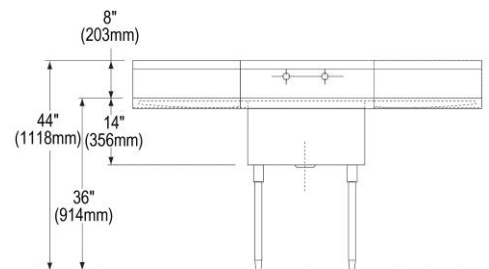

Quality Grade Plumbing Products.
Since 1933 we have become the industry standard for designing and
producing quality grade plumbing products and fixtures. Our role as
an industry leader remains unsurpassed.

Product Compliance: ASME A112.19.3/CSA B45.4

[Clean and Care Manual (PDF)](#)
[Warranty (PDF)](#)