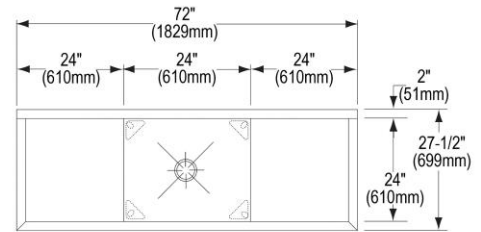

Quality Grade Plumbing Products.
Since 1933 we have become the industry standard for designing and
producing quality grade plumbing products and fixtures. Our role as
an industry leader remains unsurpassed.

Product Compliance: ASME A112.19.3/CSA B45.4

[Clean and Care Manual (PDF)](#)
[Warranty (PDF)](#)