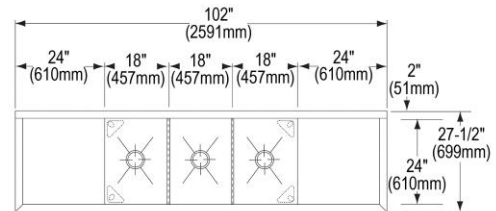

Quality Grade Plumbing Products. Since 1933 we have become the industry standard for designing and producing quality grade plumbing products and fixtures. Our role as an industry leader remains unsurpassed.

Product Compliance: NSF 2
ASME A112.19.3/CSA B45.4

[Clean and Care Manual (PDF)](#)
[Warranty (PDF)](#)