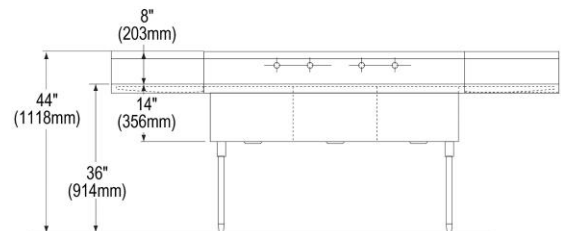

Quality Grade Plumbing Products. Since 1933 we have become the industry standard for designing and producing quality grade plumbing products and fixtures. Our role as an industry leader remains unsurpassed.

Product Compliance: NSF 2
ASME A112.19.3/CSA B45.4

[Clean and Care Manual (PDF)](#)
[Warranty (PDF)](#)