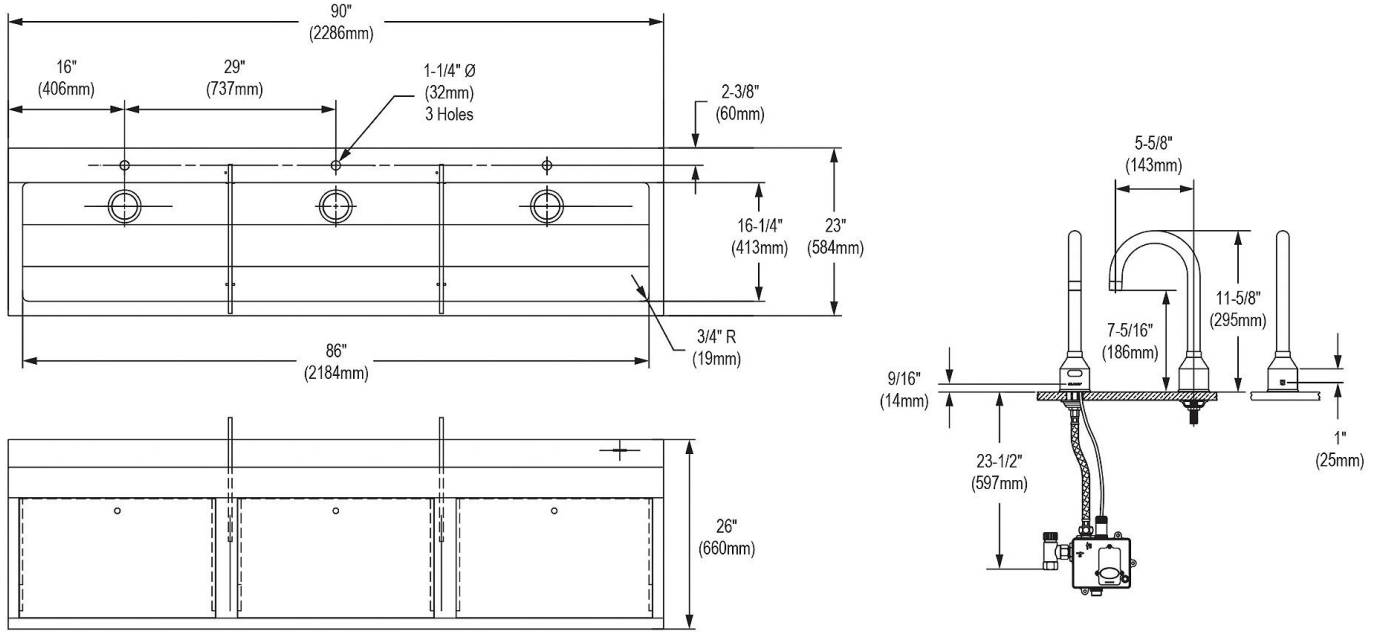

SPECIFICATIONS

Model(s) J7703S-J

In keeping with our policy of continuing product improvement, Just Mfg reserves the right to change product specifications without notice. Please visit justmfg.com for the most current version of Just Mfg product specification sheets. This specification describes a product with design, quality, and functional benefits to the user. When making a comparison of other producers' offerings, be certain these features are not overlooked.