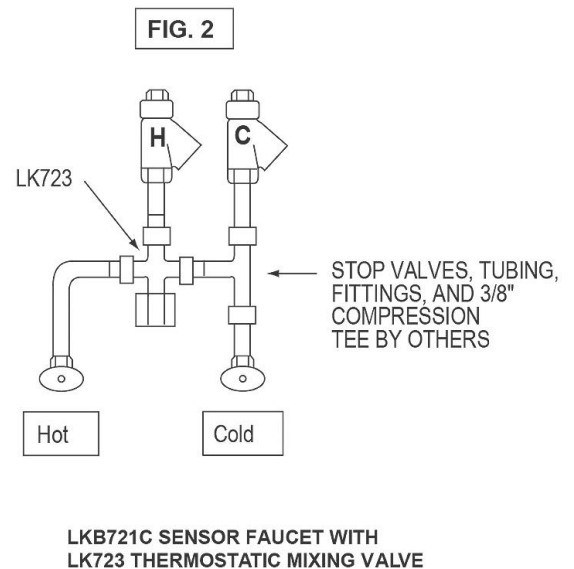

TRIPLE STATION ROUGH-IN

In keeping with our policy of continuing product improvement, Just Mfg reserves the right to change product specifications without notice. Please visit justmfg.com for the most current version of Just Mfg product specification sheets. This specification describes a product with design, quality, and functional benefits to the user. When making a comparison of other producers' offerings, be certain these features are not overlooked.