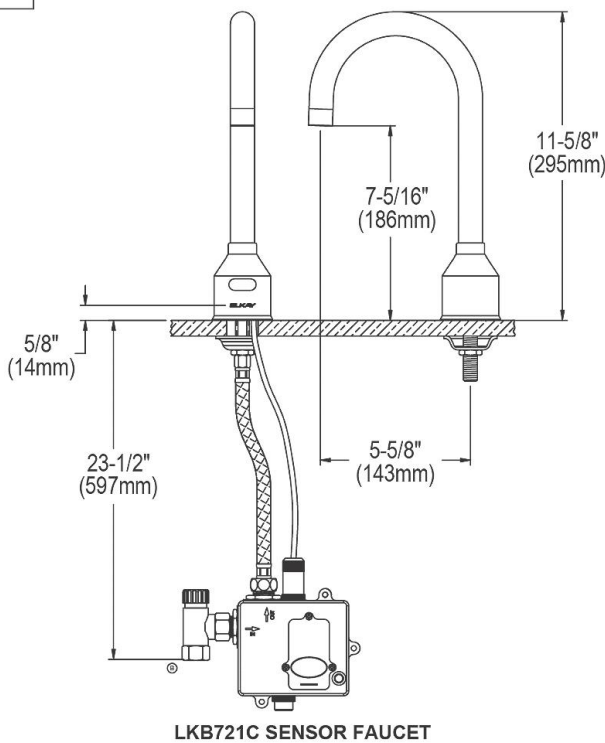

FIG. 1

TRIPLE STATION ROUGH-IN