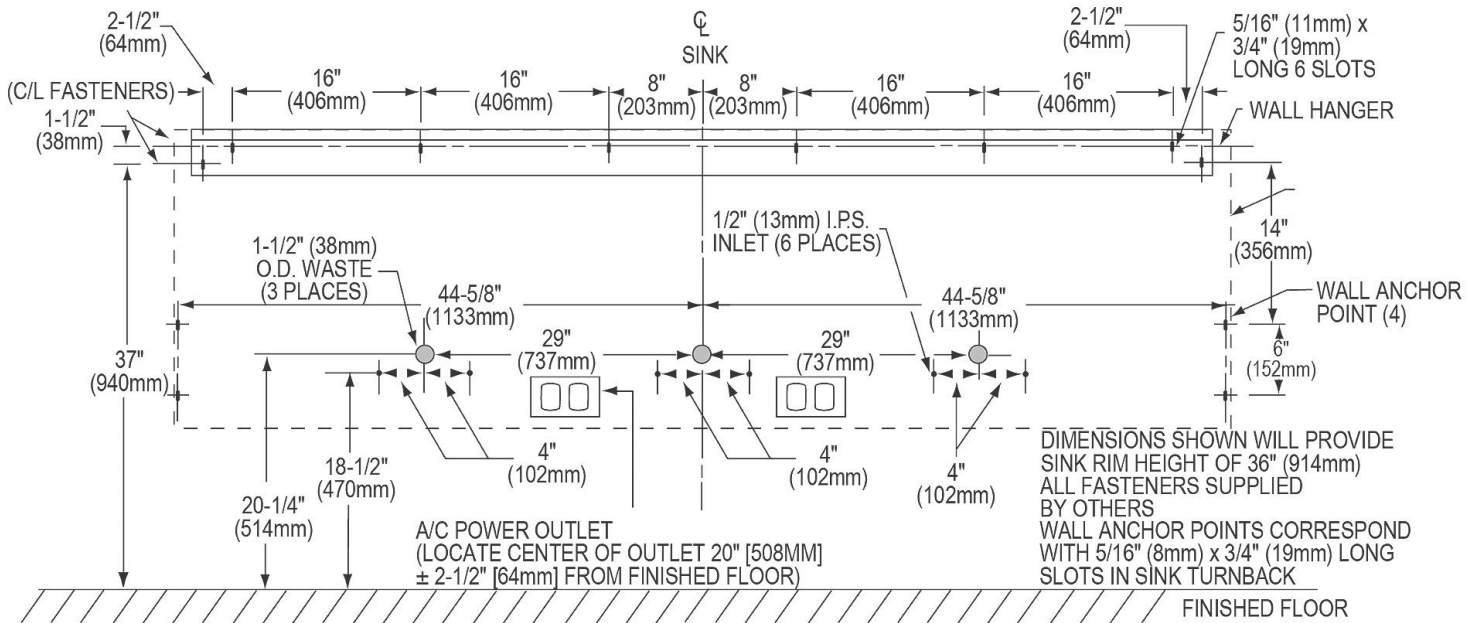

FIG. 1

TRIPLE STATION ROUGH-IN

In keeping with our policy of continuing product improvement, Just Mfg reserves the right to change product specifications without notice. Please visit justmfg.com for the most current version of Just Mfg product specification sheets. This specification describes a product with design, quality, and functional benefits to the user. When making a comparison of other producers' offerings, be certain these features are not overlooked.