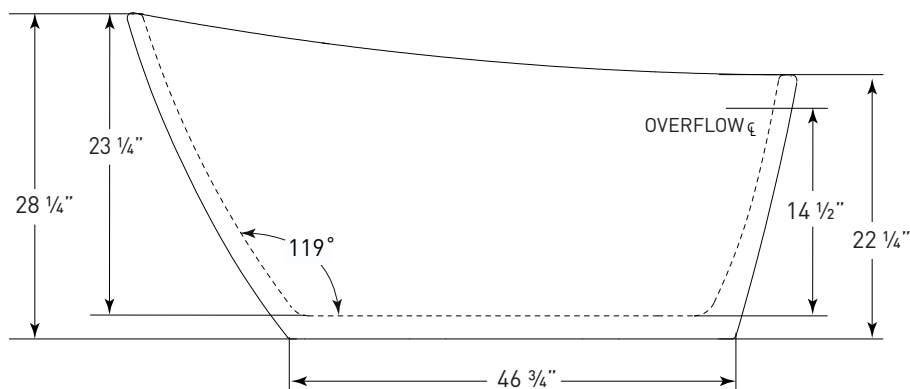

COLORS AVAILABLE

White

COSMO ABOVE FLOOR DRAIN KIT

- Freestanding tub rough-in
- Install before tile
- Designed to be installed in a 8" to 10" joist space
- Can be installed with waterproof membrane

Sold separately.
Not required for tub install

FOR INFORMATION OR
TO PLACE AN ORDER
CALL 1.800.288.7771

JETTACORP.COM

TECHNICAL SPECIFICATIONS

LUCID *J-88*

67" x 31" x 29" RECTANGLE SOAKER

JETTACORP.COM

INSTALLATION: Measure tub before installing.
Dimensional variance on drawings may be +/- 1/2 inch and are subject to change without notice