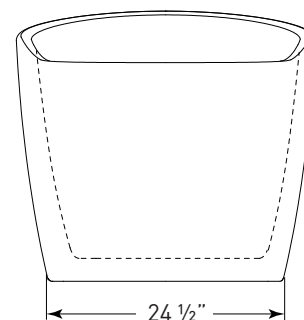

JETTA

Cosmo Collection

LUCID

(J-88) 67" x 31" x 29"
APPROX. OPERATING GALLONS: 68

- Sleek, contemporary look
- High-gloss / high-impact acrylic
- Leveling feet
- Integrated linear waste & overflow (standard chrome)
 - White available

COLORS AVAILABLE

White

COSMO ABOVE FLOOR DRAIN KIT

- Freestanding tub rough-in
- Install before tile
- Designed to be installed in a 8" to 10" joist space
- Can be installed with waterproof membrane

Sold separately.
Not required for tub install

FOR INFORMATION OR
TO PLACE AN ORDER
CALL 1.800.288.7771

JETTACORP.COM

TECHNICAL SPECIFICATIONS

LUCID *J-88*

67" x 31" x 29" RECTANGLE SOAKER

JETTACORP.COM

INSTALLATION: Measure tub before installing.
Dimensional variance on drawings may be +/- 1/2 inch and are subject to change without notice