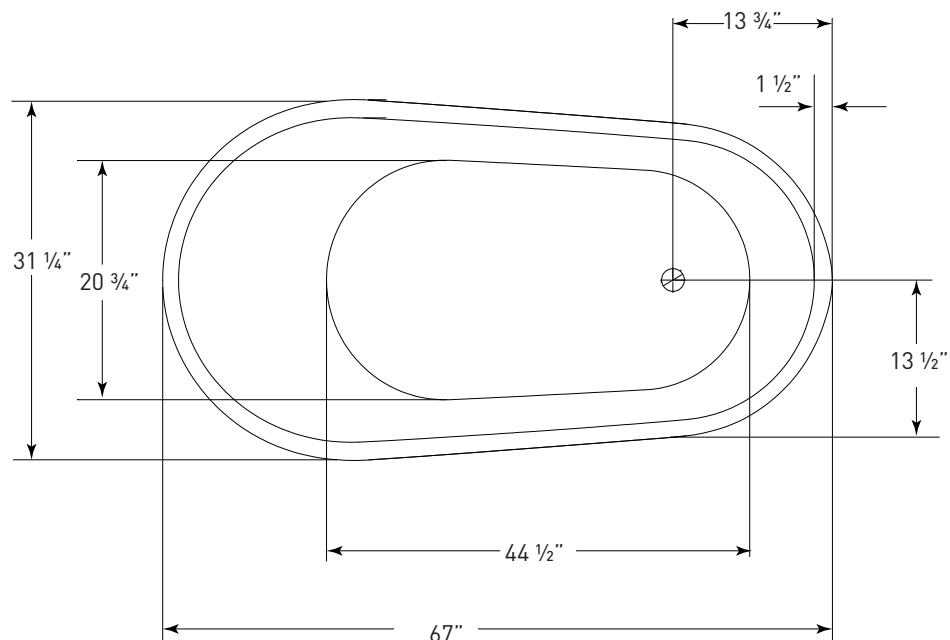

JETTA

Cosmo Collection

LUCID

(J-88) 67" x 31" x 29"
APPROX. OPERATING GALLONS: 68

- Sleek, contemporary look
- High-gloss / high-impact acrylic
- Leveling feet
- Integrated linear waste & overflow (standard chrome)
 - White available

COLORS AVAILABLE

White

COSMO ABOVE FLOOR DRAIN KIT

- Freestanding tub rough-in
- Install before tile
- Designed to be installed in a 8" to 10" joist space
- Can be installed with waterproof membrane

Sold separately.
Not required for tub install

FOR INFORMATION OR
TO PLACE AN ORDER
CALL 1.800.288.7771

JETTACORP.COM

TECHNICAL SPECIFICATIONS

LUCID *J-88*

67" x 31" x 29" RECTANGLE SOAKER

JETTACORP.COM

INSTALLATION: Measure tub before installing.
Dimensional variance on drawings may be +/- 1/2 inch and are subject to change without notice