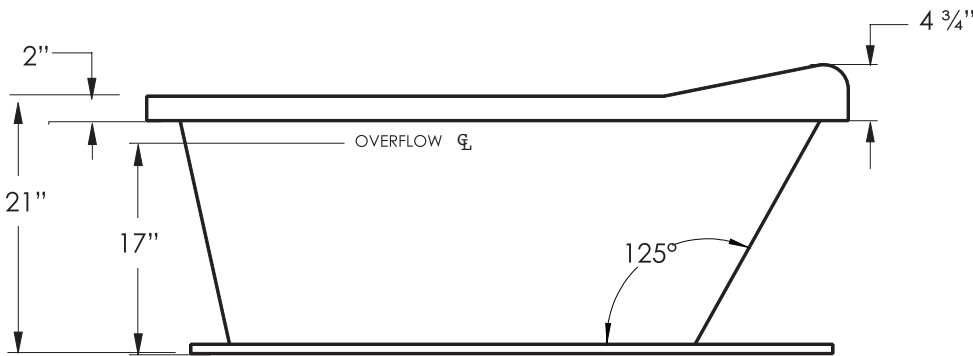

ABBHEY

(E15)

57" x 38" x 24" END DRAIN

This compact, self-rimming oval bath with additional head and arm rests is designed for relaxation.

FEATURES

- High-gloss/high-impact, UV-resistant acrylic will not dull or fade
- Installation: Drop-in
- Minimalist tub profile with a self leveling rim
- 1 person bathing well
- Lumbar support and sculpted armrests

FOR INFORMATION
OR TO PLACE AN ORDER
CALL 1.800.288.7771

JETTACORP.COM

JETTASOAK

E15

Advantage Collection

ABBHEY

JETTA SOAK HYDROTHERAPY | 57" x 38" x 24" | END DRAIN

ELECTRICAL SPECIFICATIONS*