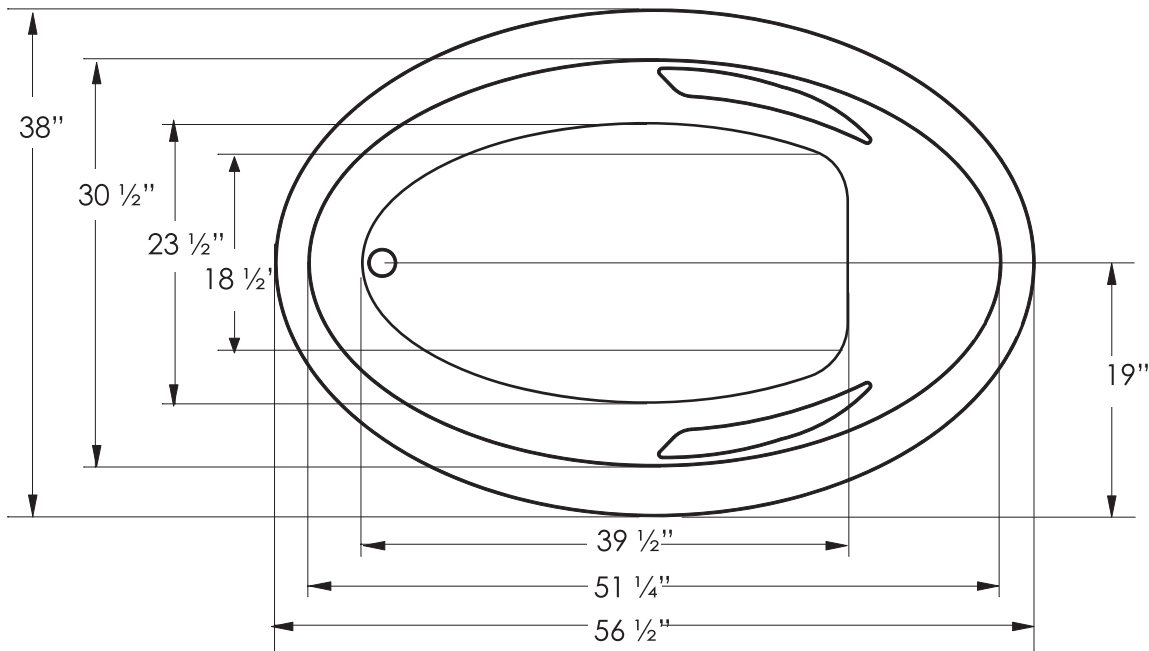

ABBHEY

(E15)

57" x 38" x 24" END DRAIN

This compact, self-rimming oval bath with additional head and arm rests is designed for relaxation.

FEATURES

- High-gloss/high-impact, UV-resistant acrylic will not dull or fade
- Installation: Drop-in
- Minimalist tub profile with a self leveling rim
- 1 person bathing well
- Lumbar support and sculpted armrests

FOR INFORMATION
OR TO PLACE AN ORDER
CALL 1.800.288.7771

JETTACORP.COM

JETTASOAK

E15

Advantage Collection

ABBHEY

JETTA SOAK HYDROTHERAPY | 57" x 38" x 24" | END DRAIN

ELECTRICAL SPECIFICATIONS*