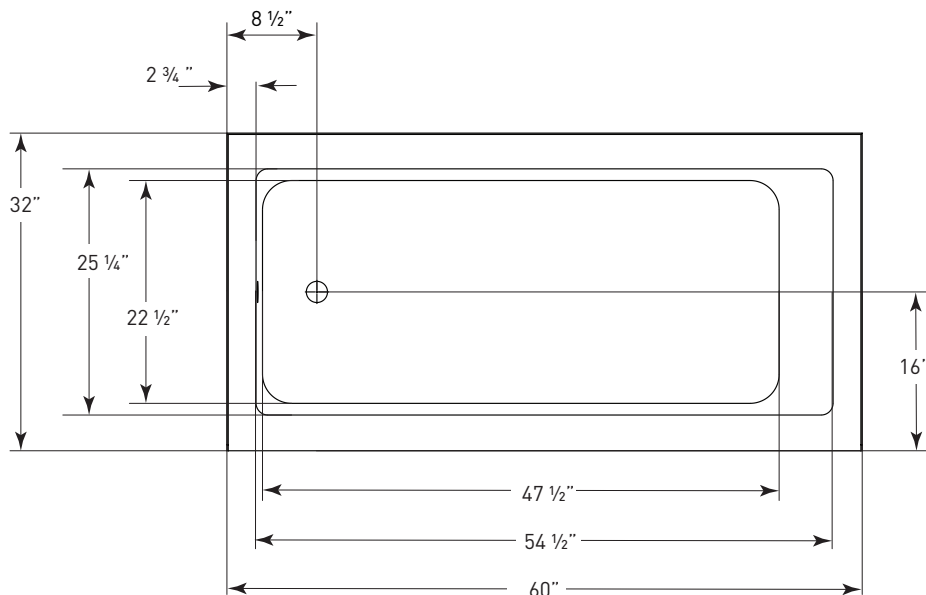

LOFT

(E-107S SKIRTED)

60" x 32" x 19"

A sleek interior and flat front skirt evoke a modern, high end feel for your secondary bath.

FEATURES

- High-gloss/high-impact, UV-resistant acrylic will not dull or fade
- Flat front integral skirt with clean lines
- Installation: Alcove
- Minimalist tub interior
- Molded tile flange
- Slip resistant bottom
- 1-person bathing well
- End drain

MODELS

- Soaker

OPTIONS

- Waste and overflows
- Spa pillows

COLORS

White, Biscuit

OPERATING GALLONS

60 (Approximate)

FOR INFORMATION
OR TO PLACE AN ORDER
CALL 1.800.288.7771

LOFT E-107S SKIRTED

60" x 32" x 19"

CODES/STANDARDS

Specified model meets or exceeds the requirements for the following standards: ANSI, ASME

Shipping Weight: 160 lbs.

Installation: Measure tub before building tub deck. For best results, Jetta Corporation recommends 1"-3" of mortar bedding under the tub base for maximum support. Dimensional variance on drawings may be +/- 1/2 inch and are subject to change without notice.