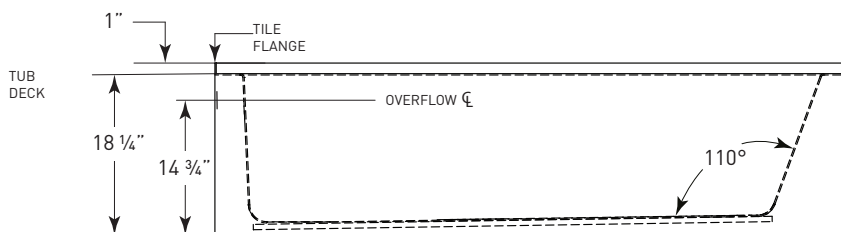

LOFT

(E-107S SKIRTED)

60" x 32" x 19"

A sleek interior and flat front skirt evoke a modern, high end feel for your secondary bath.

FEATURES

- High-gloss/high-impact, UV-resistant acrylic will not dull or fade
- Flat front integral skirt with clean lines
- Installation: Alcove
- Minimalist tub interior
- Molded tile flange
- Slip resistant bottom
- 1-person bathing well
- End drain

MODELS

- Soaker

OPTIONS

- Waste and overflows
- Spa pillows

COLORS

White, Biscuit

OPERATING GALLONS

60 (Approximate)

FOR INFORMATION
OR TO PLACE AN ORDER
CALL 1.800.288.7771

LOFT E-107S SKIRTED

60" x 32" x 19"

CODES/STANDARDS

Specified model meets or exceeds the requirements for the following standards: ANSI, ASME

Shipping Weight: 160 lbs.

Installation: Measure tub before building tub deck. For best results, Jetta Corporation recommends 1"-3" of mortar bedding under the tub base for maximum support. Dimensional variance on drawings may be +/- 1/2 inch and are subject to change without notice.