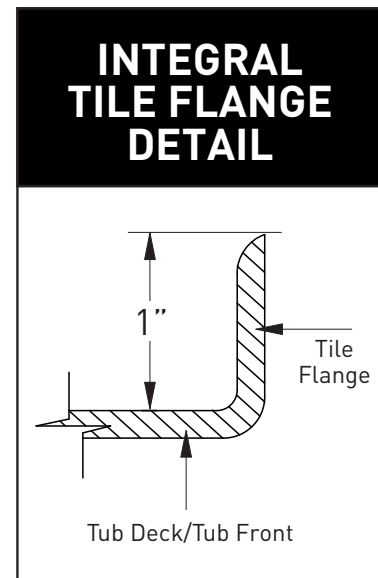

LOFT

(E-107S SKIRTED)

60" x 32" x 19"

A sleek interior and flat front skirt evoke a modern, high end feel for your secondary bath.

FEATURES

- High-gloss/high-impact, UV-resistant acrylic will not dull or fade
- Flat front integral skirt with clean lines
- Installation: Alcove
- Minimalist tub interior
- Molded tile flange
- Slip resistant bottom
- 1-person bathing well
- End drain

FOR INFORMATION
OR TO PLACE AN ORDER
CALL 1.800.288.7771

LOFT E-107S SKIRTED

60" x 32" x 19"

CODES/STANDARDS

Specified model meets or exceeds the requirements for the following standards: ANSI, ASME

Shipping Weight: 160 lbs.

Installation: Measure tub before building tub deck. For best results, Jetta Corporation recommends 1"-3" of mortar bedding under the tub base for maximum support. Dimensional variance on drawings may be +/- 1/2 inch and are subject to change without notice.