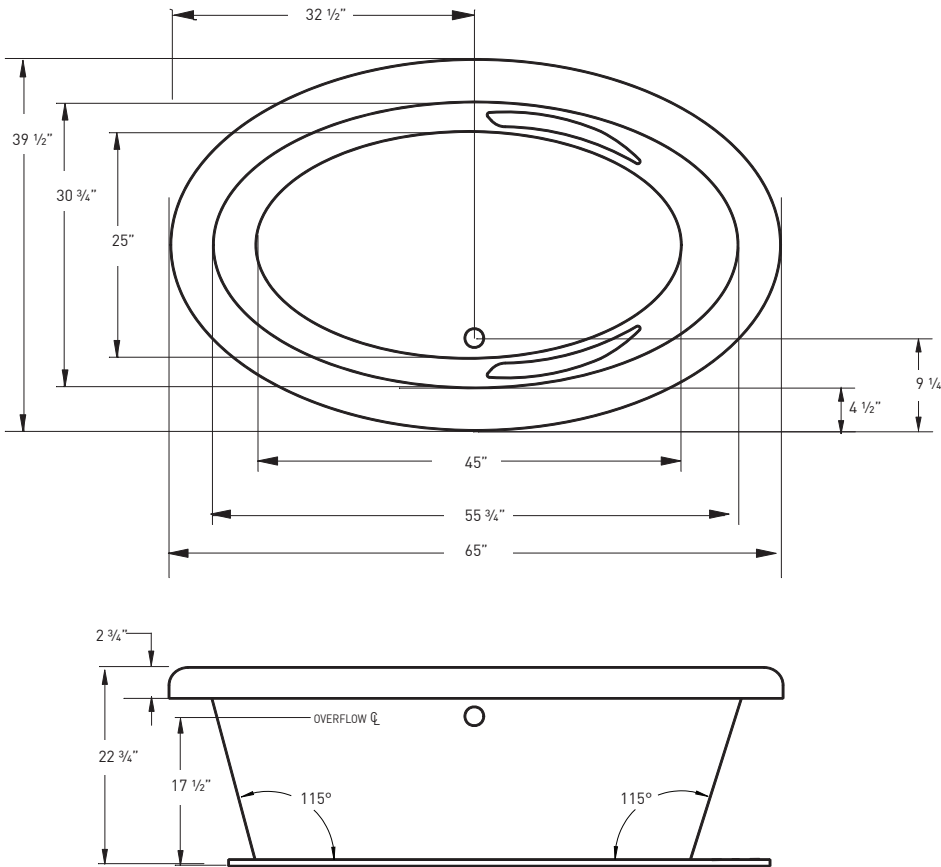

JETTA SOAK HYDROTHERAPY | 65" X 39" X 23" | CENTER DRAIN

ELECTRICAL SPECIFICATIONS*

Required Electrical Service
110/115 Volts | 15 amp GFI

CODES/STANDARDS APPLICABLE

Specific model meets or exceeds the requirements for the following standards: ANSI, ASME

DROP-IN CUT OUT DIMENSIONS

Template provided with tub or upon request.

SHIPPING WEIGHT 154 lbs

*Required only if optional mood or LED light is specified

INSTALLATION: MEASURE TUB BEFORE BUILDING TUB DECK.