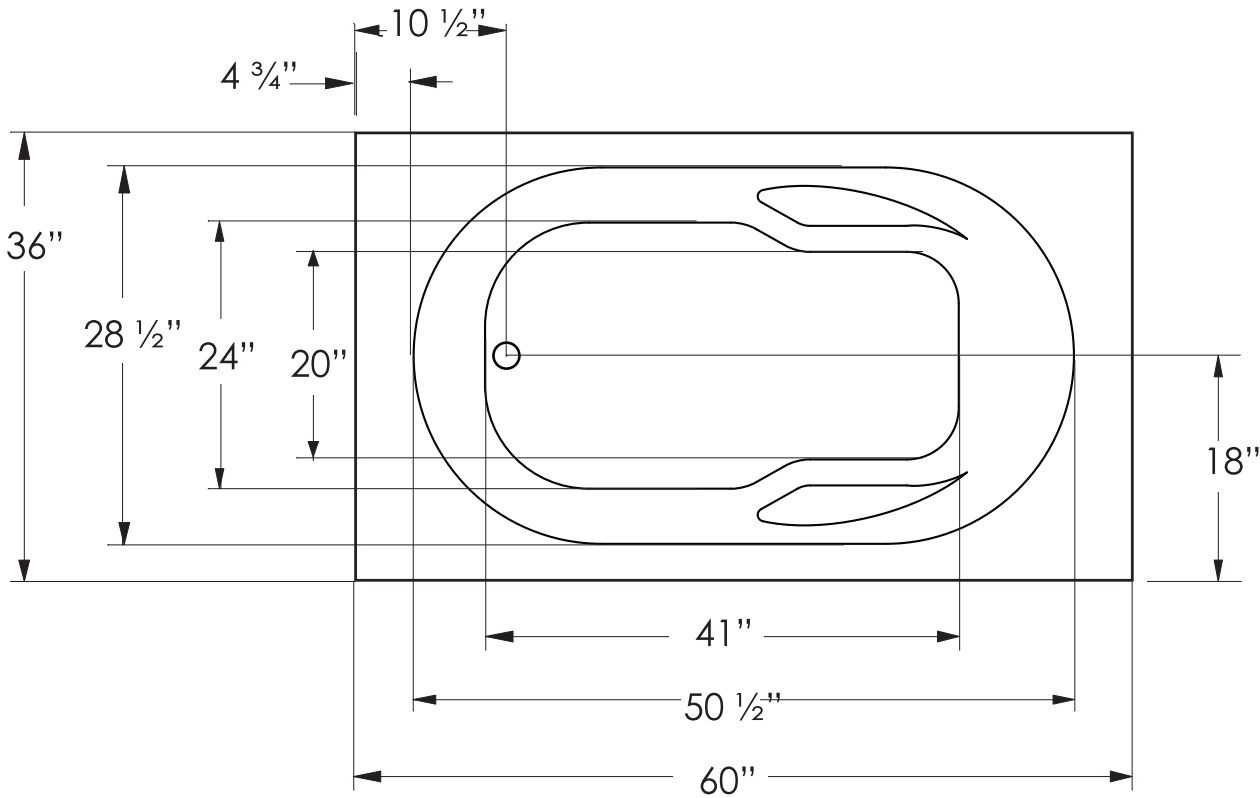

TUDOR (E31)

60" x 36" x 20" END DRAIN

A wider bathing well and molded arm rests allow for maximum, whirlpool comfort & relaxation

FEATURES

- High-gloss/high-impact, UV-resistant acrylic will not dull or fade
- Installation: Drop-in
- Minimalist tub profile with a self leveling rim
- 1 person bathing well
- Lumbar support and sculpted armrests

FOR INFORMATION
OR TO PLACE AN ORDER
CALL 1.800.288.7771

JETTACORP.COM

JETTA
SOAK

JETTA SOAK HYDROTHERAPY | 60" x 36" x 20" | END DRAIN

ELECTRICAL SPECIFICATIONS

Required Electrical Service
110/115 Volts | 15 amp GFI

CODES/STANDARDS APPLICABLE

Specific model meets or exceeds the requirements for the following standards: ANSI, ASME

DROP-IN CUT OUT DIMENSIONS

Subtract 1" from length and width dimensions
Actual cut out dimension 59" x 35"