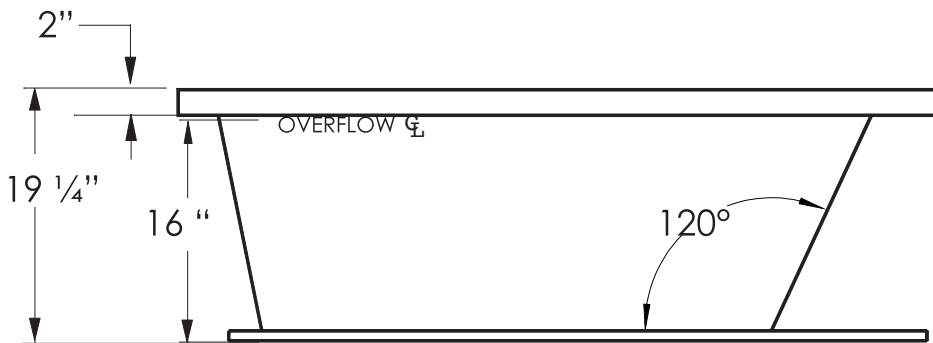

JETTA SOAK HYDROTHERAPY | 60" x 36" x 20" | END DRAIN

ELECTRICAL SPECIFICATIONS

Required Electrical Service
110/115 Volts | 15 amp GFI

CODES/STANDARDS APPLICABLE

Specific model meets or exceeds the requirements for the following standards: ANSI, ASME

DROP-IN CUT OUT DIMENSIONS

Subtract 1" from length and width dimensions
Actual cut out dimension 59" x 35"

SHIPPING WEIGHT 166 lbs

*Required only if optional mood or LED light is specified

INSTALLATION: MEASURE TUB BEFORE BUILDING TUB DECK.

For best results, Jetta Corporation recommends 1"-3" of mortar bedding under the tub base for maximum support. Contact Jetta for details. Dimensional variance on drawings may be +/- 1/2 inch and are subject to change without notice.

JETTACORP.COM