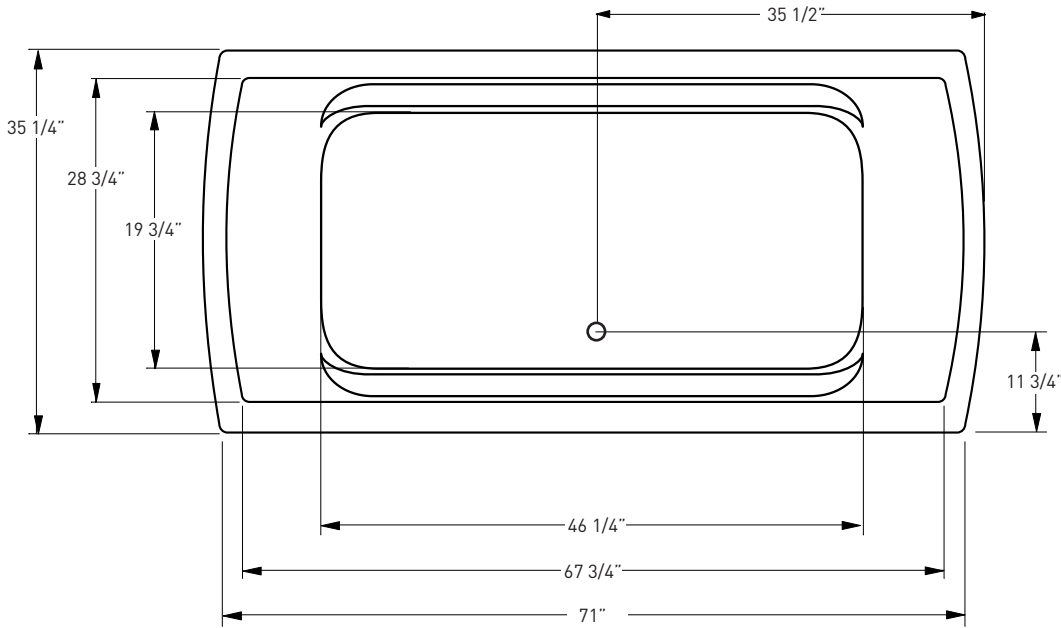

JETTA

Cosmo Collection

EQUINOX

(J-71) 71" x 35" x 24"
APPROX. OPERATING GALLONS: 85

- Sleek, contemporary look
- High-gloss / high-impact acrylic
- Extra thick glassing
- Angled backrest for comfort
- Tub with Chrome waste and Non-integrated overflow

FOR INFORMATION OR
TO PLACE AN ORDER
CALL 1.800.288.7771

JETTACORP.COM

TECHNICAL SPECIFICATIONS

EQUINOX_{J-71}

71" x 35" x 24" RECTANGLE SOAKER

JETTA

JETTACORP.COM

INSTALLATION: Measure tub before installing.
Dimensional variance on drawings may be +/- 1/2 inch and are subject to change without notice