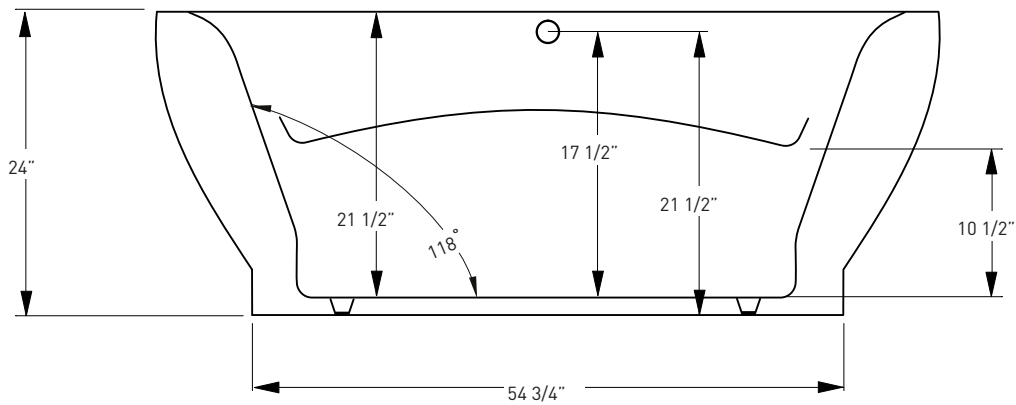

FOR INFORMATION OR
TO PLACE AN ORDER
CALL 1.800.288.7771

JETTACORP.COM

TECHNICAL SPECIFICATIONS

EQUINOX_{J-71}

71" x 35" x 24" RECTANGLE SOAKER

JETTA

JETTACORP.COM

INSTALLATION: Measure tub before installing.
Dimensional variance on drawings may be +/- 1/2 inch and are subject to change without notice