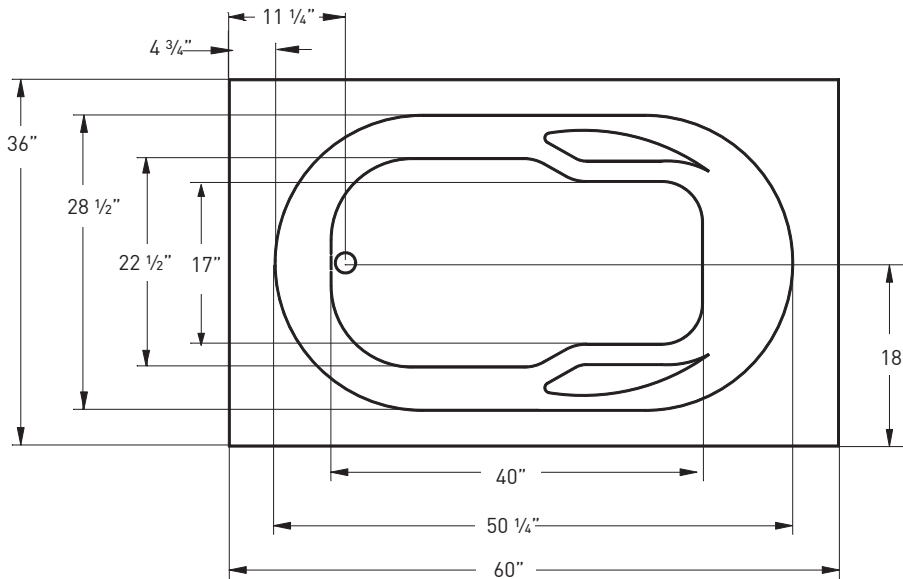

J-21

Classic Collection COZUMEL

JETTA SOAK HYDROTHERAPY | 60" X 36" X 23" | END DRAIN

ELECTRICAL SPECIFICATIONS*

Required Electrical Service
110/115 Volts | 15 amp GFI

CODES/STANDARDS APPLICABLE

Specific model meets or exceeds the requirements for the following standards: ANSI, ASME

DROP-IN CUT OUT DIMENSIONS

Subtract 1" from length and width dimensions
Actual cut out dimension 59" x 35"

SHIPPING WEIGHT 163 lbs

*Required only if optional mood or LED light is specified

INSTALLATION: MEASURE TUB BEFORE BUILDING TUB DECK.

For best results, Jetta Corporation recommends 1"-3" of mortar bedding under the tub base for maximum support. Contact Jetta for details. Dimensional variance on drawings may be +/- 1/2 inch and are subject to change without notice.

JETTACORP.COM