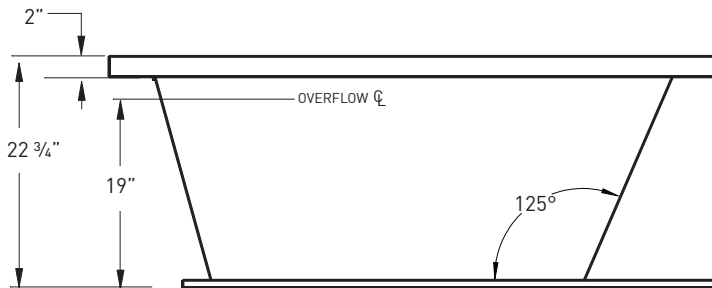

J-21

Classic Collection COZUMEL

JETTA SOAK HYDROTHERAPY | 60" X 36" X 23" | END DRAIN

ELECTRICAL SPECIFICATIONS*

Required Electrical Service
110/115 Volts | 15 amp GFI

CODES/STANDARDS APPLICABLE

Specific model meets or exceeds the requirements for the following standards: ANSI, ASME

DROP-IN CUT OUT DIMENSIONS

Subtract 1" from length and width dimensions
Actual cut out dimension 59" x 35"

SHIPPING WEIGHT 163 lbs

*Required only if optional mood or LED light is specified

INSTALLATION: MEASURE TUB BEFORE BUILDING TUB DECK.

For best results, Jetta Corporation recommends 1"-3" of mortar bedding under the tub base for maximum support. Contact Jetta for details. Dimensional variance on drawings may be +/- 1/2 inch and are subject to change without notice.

JETTACORP.COM