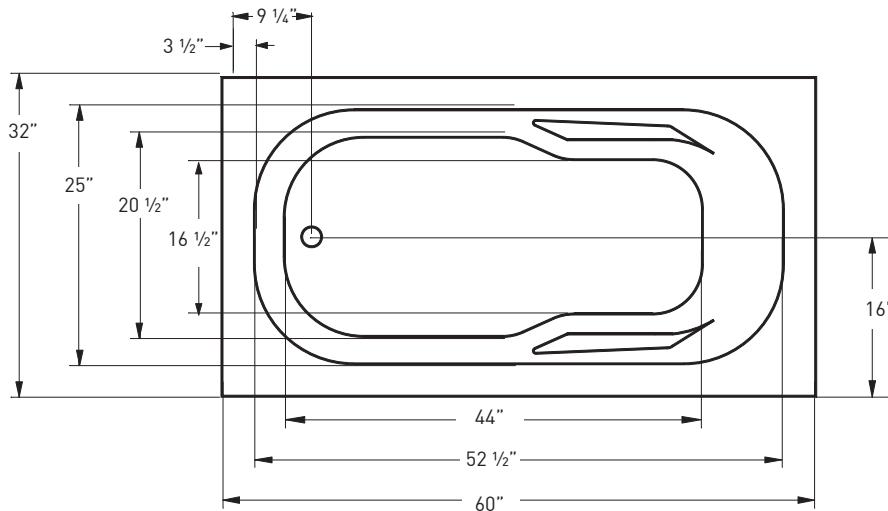

J-12

Classic Collection **FIJI**

JETTA SOAK HYDROTHERAPY | 60" X 32" X 21" | END DRAIN

ELECTRICAL SPECIFICATIONS*

Required Electrical Service
110/115 Volts | 15 amp GFI

CODES/STANDARDS APPLICABLE

Specific model meets or exceeds the requirements for the following standards: ANSI, ASME

DROP-IN CUT OUT DIMENSIONS

Subtract 1" from length and width dimensions
Actual cut out dimension 59" x 31"

SHIPPING WEIGHT 150 lbs

*Required only if optional mood or LED light is specified

INSTALLATION: MEASURE TUB BEFORE BUILDING TUB DECK.

For best results, Jetta Corporation recommends 1"-3" of mortar bedding under the tub base for maximum support. Contact Jetta for details. Dimensional variance on drawings may be +/- 1/2 inch and are subject to change without notice.

JETTACORP.COM