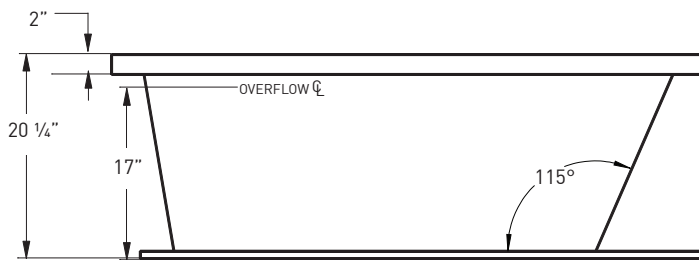

J-12

Classic Collection **FIJI**

JETTA SOAK HYDROTHERAPY | 60" X 32" X 21" | END DRAIN

ELECTRICAL SPECIFICATIONS*

Required Electrical Service
110/115 Volts | 15 amp GFI

CODES/STANDARDS APPLICABLE

Specific model meets or exceeds the requirements for the following standards: ANSI, ASME

DROP-IN CUT OUT DIMENSIONS

Subtract 1" from length and width dimensions
Actual cut out dimension 59" x 31"

SHIPPING WEIGHT 150 lbs

*Required only if optional mood or LED light is specified

INSTALLATION: MEASURE TUB BEFORE BUILDING TUB DECK.

For best results, Jetta Corporation recommends 1"-3" of mortar bedding under the tub base for maximum support. Contact Jetta for details. Dimensional variance on drawings may be +/- 1/2 inch and are subject to change without notice.

JETTACORP.COM