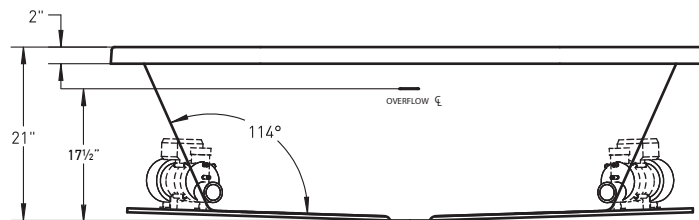

Specific model meets or exceeds the requirements for the following standards: ANSI, ASME

DROP-IN CUT OUT DIMENSIONS

Template provided with tub or upon request.

SHIPPING WEIGHT 155 lbs

**Required only if optional mood or LED light is specified