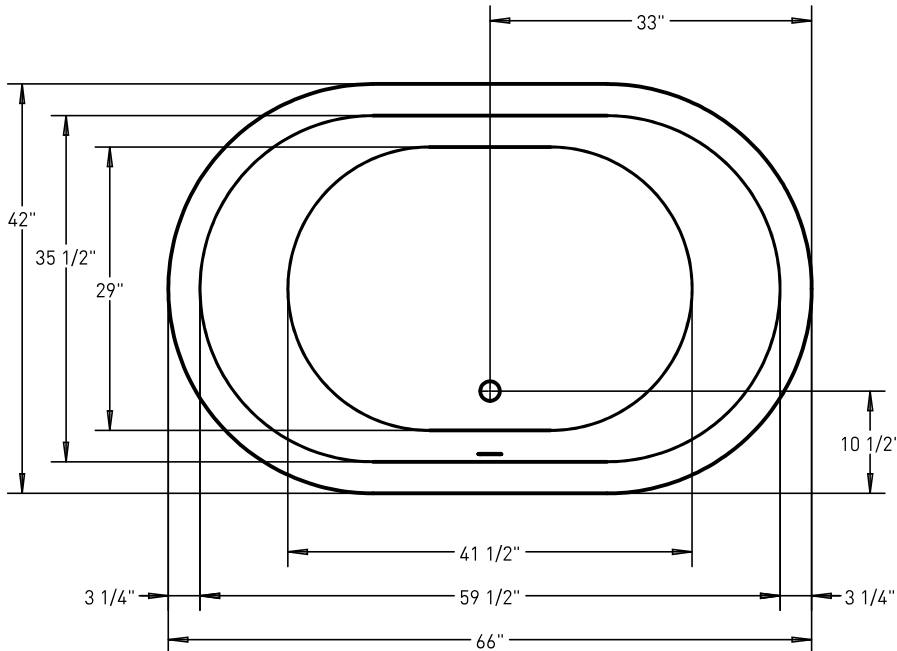

Specific model meets or exceeds the requirements for the following standards: ANSI, ASME

DROP-IN CUT OUT DIMENSIONS

Template provided with tub or upon request.

SHIPPING WEIGHT 155 lbs

**Required only if optional mood or LED light is specified

INSTALLATION: MEASURE TUB BEFORE BUILDING TUB DECK.

For best results, Jetta Corporation recommends 1"-3" of mortar bedding under the tub base for maximum support. Contact Jetta for details.

Dimensional variance on drawings may be +/- 1/2 inch and are subject to change without notice.