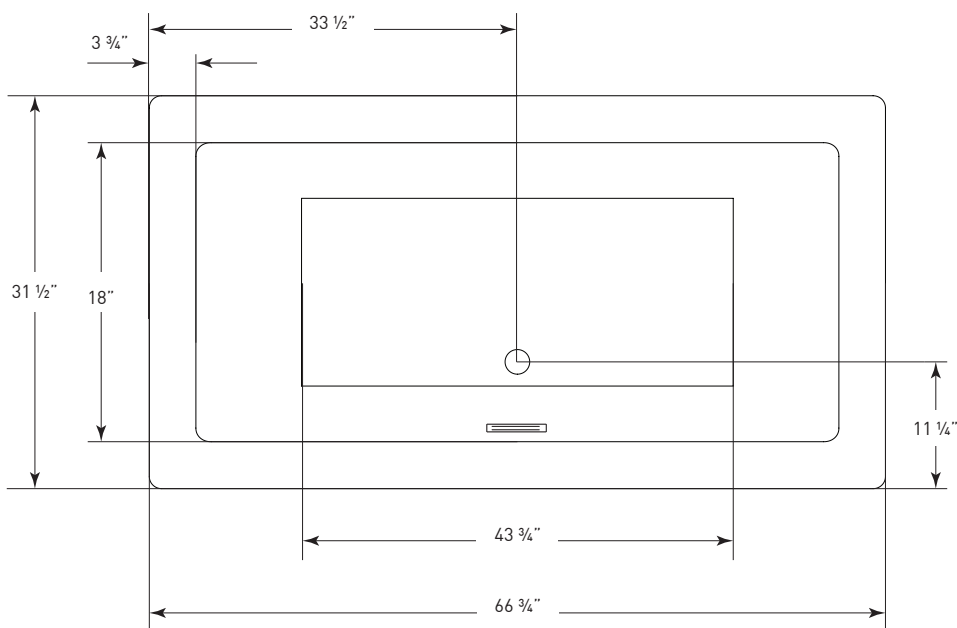

JETTA

Cosmo Collection

CELESTE

(J-68) 67" x 32" x 23"
APPROX. OPERATING GALLONS: 66

- Sleek, contemporary look
- High-gloss / high-impact acrylic
- Leveling feet
- Angled backrest for comfort
- Integrated linear waste & overflow (standard chrome)
-White available

COLORS AVAILABLE

White

COSMO ABOVE FLOOR DRAIN KIT

- Freestanding tub rough-in
- Install before tile
- Designed to be installed in a 8" to 10" joist space
- Can be installed with waterproof membrane

Sold separately.
Not required for tub install

FOR INFORMATION OR
TO PLACE AN ORDER
CALL 1.800.288.7771

JETTACORP.COM

TECHNICAL SPECIFICATIONS

CELESTE *J-68* 67" x 32" x 23" RECTANGLE SOAKER

JETTACORP.COM

INSTALLATION: Measure tub before installing.
Dimensional variance on drawings may be +/- 1/2 inch and are subject to change without notice