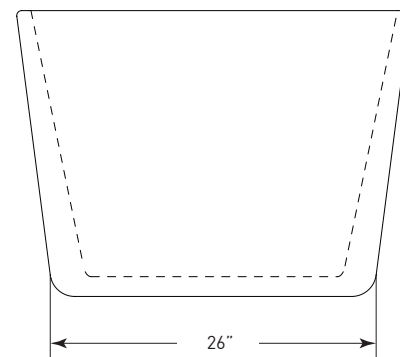

JETTA

Cosmo Collection

CELESTE

(J-68) 67" x 32" x 23"
APPROX. OPERATING GALLONS: 66

- Sleek, contemporary look
- High-gloss / high-impact acrylic
- Leveling feet
- Angled backrest for comfort
- Integrated linear waste & overflow (standard chrome)
-White available

FOR INFORMATION OR
TO PLACE AN ORDER
CALL 1.800.288.7771

JETTACORP.COM

TECHNICAL SPECIFICATIONS

CELESTE *J-68* 67" x 32" x 23" RECTANGLE SOAKER

JETTACORP.COM

INSTALLATION: Measure tub before installing.
Dimensional variance on drawings may be +/- 1/2 inch and are subject to change without notice