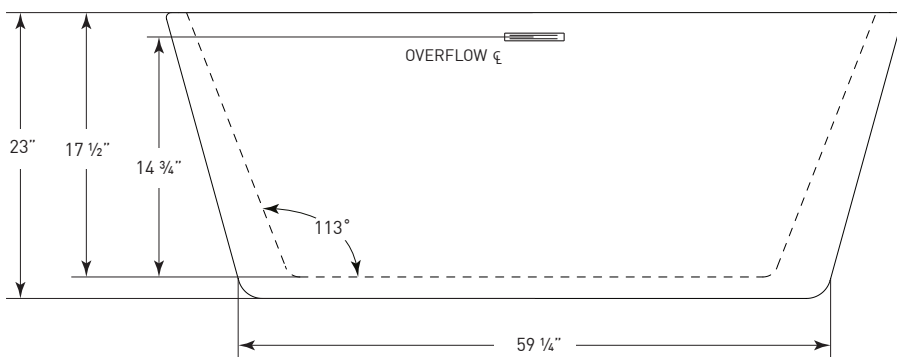

JETTA

Cosmo Collection

CELESTE

(J-68) 67" x 32" x 23"
APPROX. OPERATING GALLONS: 66

- Sleek, contemporary look
- High-gloss / high-impact acrylic
- Leveling feet
- Angled backrest for comfort
- Integrated linear waste & overflow (standard chrome)
-White available

COLORS AVAILABLE

White

COSMO ABOVE FLOOR DRAIN KIT

- Freestanding tub rough-in
- Install before tile
- Designed to be installed in a 8" to 10" joist space
- Can be installed with waterproof membrane

Sold separately.
Not required for tub install

FOR INFORMATION OR
TO PLACE AN ORDER
CALL 1.800.288.7771

JETTACORP.COM

TECHNICAL SPECIFICATIONS

CELESTE *J-68* 67" x 32" x 23" RECTANGLE SOAKER

JETTACORP.COM

INSTALLATION: Measure tub before installing.
Dimensional variance on drawings may be +/- 1/2 inch and are subject to change without notice