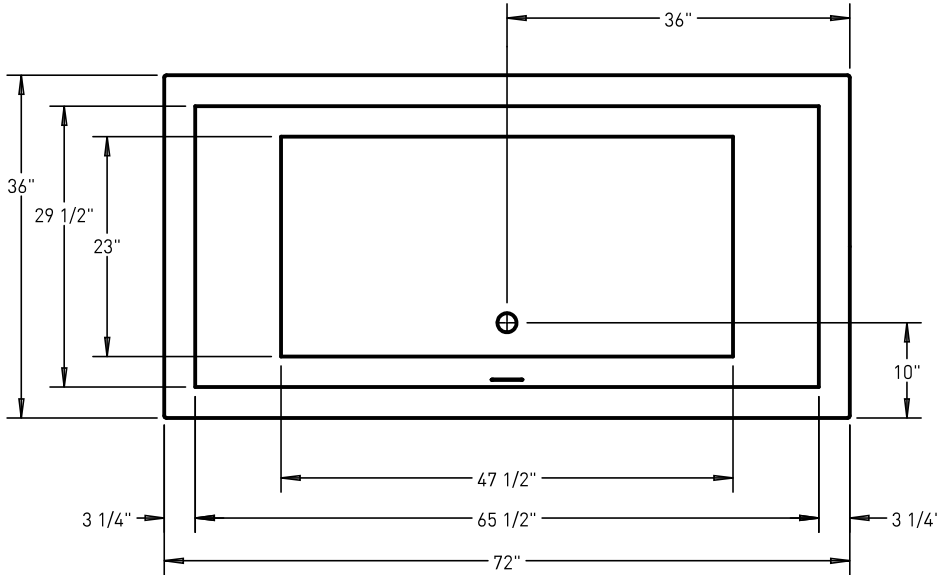

J57L

Affinity Collection **KNOX**

JETTA SOAK HYDROTHERAPY | 72" X 36" X 21" | CENTER DRAIN