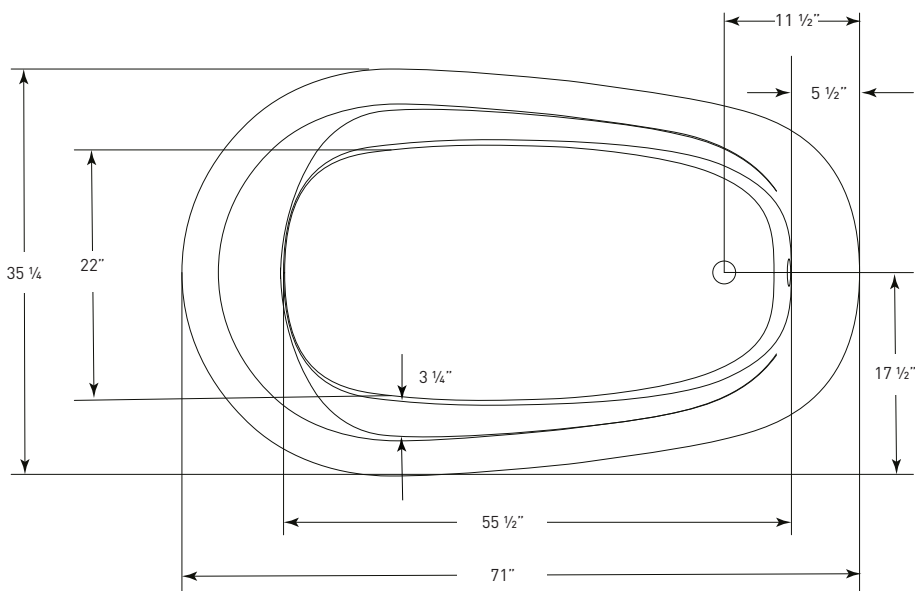

JETTA

Cosmo Collection

AURORA

(J-74) 71" x 36" x 21"
APPROX. OPERATING GALLONS: 78

- Sleek, contemporary look
- High-gloss / high-impact acrylic
- Extra thick glassing
- Angled backrest for comfort
- Tub with Chrome waste and Non-integrated round overflow

COLORS AVAILABLE

White

COSMO ABOVE FLOOR DRAIN KIT

- Freestanding tub rough-in
- Install before tile
- Designed to be installed in a 8" to 10" joist space
- Can be installed with waterproof membrane

Sold separately.
Not required for tub install

FOR INFORMATION OR
TO PLACE AN ORDER
CALL 1.800.288.7771

JETTACORP.COM

TECHNICAL SPECIFICATIONS

AURORA_{J-74}

71" x 36" x 21" OVAL SOAKER

JETTA

JETTACORP.COM

INSTALLATION: Measure tub before installing.
Dimensional variance on drawings may be +/- 1/2 inch and are subject to change without notice