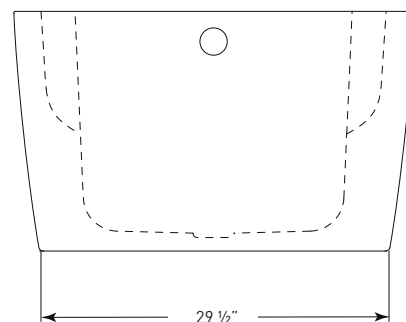

JETTA

Cosmo Collection

AURORA

(J-74) 71" x 36" x 21"
APPROX. OPERATING GALLONS: 78

- Sleek, contemporary look
- High-gloss / high-impact acrylic
- Extra thick glassing
- Angled backrest for comfort
- Tub with Chrome waste and Non-integrated round overflow

COLORS AVAILABLE

White

COSMO ABOVE FLOOR DRAIN KIT

- Freestanding tub rough-in
- Install before tile
- Designed to be installed in a 8" to 10" joist space
- Can be installed with waterproof membrane

Sold separately.
Not required for tub install

FOR INFORMATION OR
TO PLACE AN ORDER
CALL 1.800.288.7771

JETTACORP.COM

TECHNICAL SPECIFICATIONS

AURORA_{J-74}

71" x 36" x 21" OVAL SOAKER

JETTA

JETTACORP.COM

INSTALLATION: Measure tub before installing.
Dimensional variance on drawings may be +/- 1/2 inch and are subject to change without notice