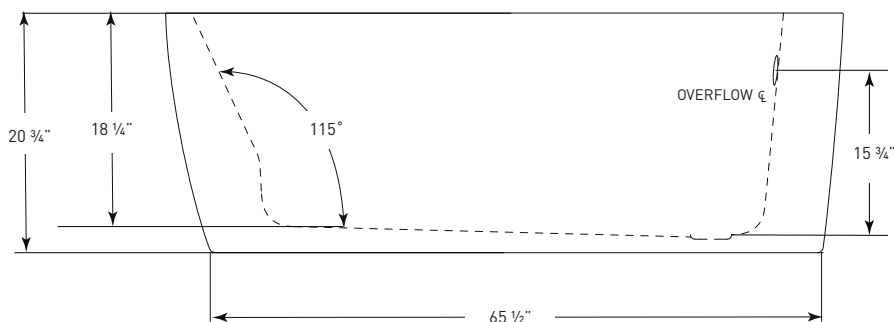

COLORS AVAILABLE

White

COSMO ABOVE FLOOR DRAIN KIT

- Freestanding tub rough-in
- Install before tile
- Designed to be installed in a 8" to 10" joist space
- Can be installed with waterproof membrane

Sold separately.
Not required for tub install

FOR INFORMATION OR
TO PLACE AN ORDER
CALL 1.800.288.7771

JETTACORP.COM

TECHNICAL SPECIFICATIONS

AURORA_{J-74}

71" x 36" x 21" OVAL SOAKER

JETTA

JETTACORP.COM

INSTALLATION: Measure tub before installing.
Dimensional variance on drawings may be +/- 1/2 inch and are subject to change without notice