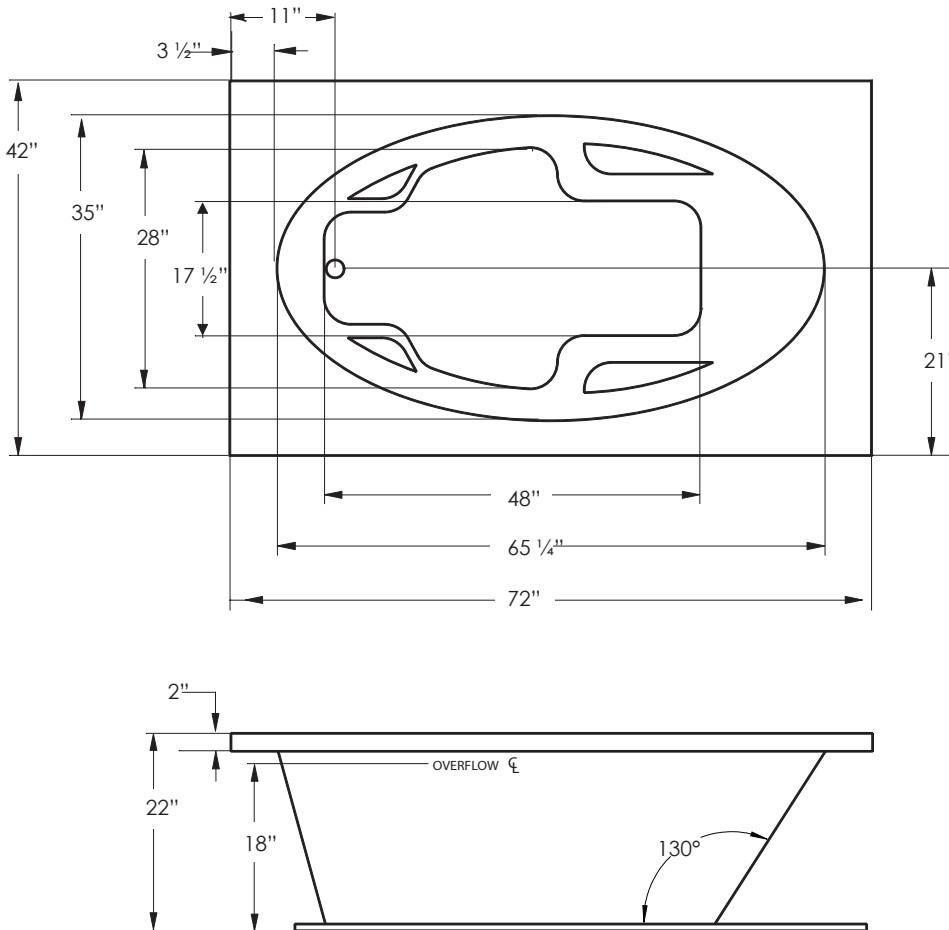

J-5

Classic Collection CANCUN

JETTA SOAK HYDROTHERAPY | 72" X 42" X 22" | END DRAIN

ELECTRICAL SPECIFICATIONS*

Required Electrical Service
110/115 Volts | 15 amp GFI

CODES/STANDARDS APPLICABLE

Specific model meets or exceeds the requirements for the following standards: ANSI, ASME

DROP-IN CUT OUT DIMENSIONS

Subtract 1" from length and width dimensions
Actual cut out dimension 71" x 41"

SHIPPING WEIGHT 208 lbs

*Required only if optional mood or LED light is specified

INSTALLATION: MEASURE TUB BEFORE BUILDING TUB DECK.

For best results, Jetta Corporation recommends 1"-3" of mortar bedding under the tub base for maximum support. Contact Jetta for details. Dimensional variance on drawings may be +/- 1/2 inch and are subject to change without notice.

JETTACORP.COM