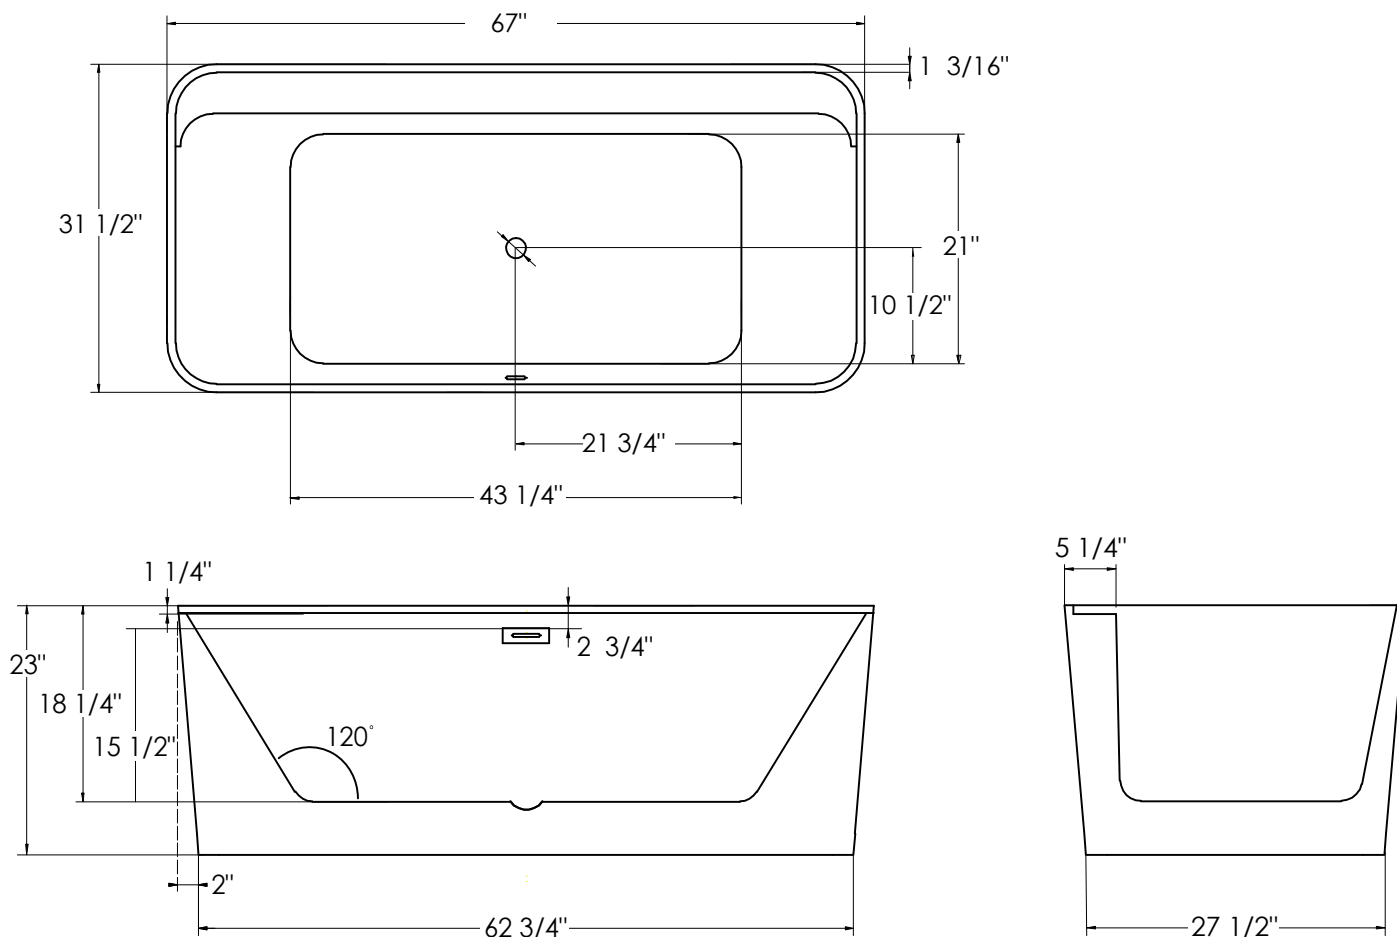

JETTA
SOAK HYDROTHERAPY

JETTASOAK

Cosmo Collection

RILEY

(J853) 67" x 32" x 23"

APPROX. OPERATING GALLONS: 80

GENERAL

- High-gloss, High-impact, UV-resistant acrylic
- Suitable for deck-mounted faucets
- Adjustable feet
- Contemporary Style
- Integrated linear waste & overflow
 - Standard Polished Chrome
 - Polished White

FOR INFORMATION OR
TO PLACE AN ORDER
CALL 1.800.288.7771

JETTACORP.COM

TECHNICAL SPECIFICATIONS

RILEY

J853

67" x 32" x 23" RECTANGLE SOAK

Ajustable feet
Above-the-floor rough (AFR)

All dimensions are approximate and subject to change without notice.
Please refer to the installation guide before beginning the installation.

JETTACORP.COM

INSTALLATION: Measure tub before installing.
Dimensional variance on drawings may be +/- 1/2 inch and are subject to change without notice

© 2020 Jetta Corporation. All rights reserved.
Specifications are subject to change without notice.
REV 07/2020