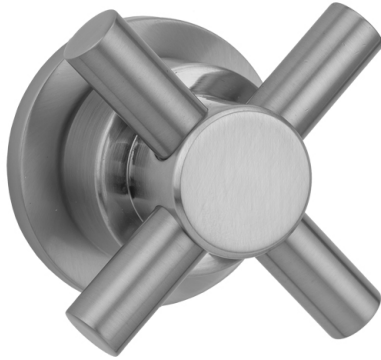

Contempo Cross with Round Escutcheon Trim for Exacto Volume Controls and Diverters (J-VC34 / J-VC12 / J-20682 / J-20686 / J-20687 / J-20688 / J-20689)

Model #: T630-TRIM-

FEATURES:

- All brass construction
- When used with Valve J-20686, J-20687, J-20688, or J-20689: Turning the handle turns the water on and off, controls the volume of the water, and diverts the water
- When used with Valve J-20682: Turning the handle controls the volume of the water and diverts the water
- When used with Valve J-VC12 or J-VC34: Turning the handle controls the volume of the water
- Requires one of the rough valves listed above

AVAILABLE FINISHES:

Polished Chrome (PCH)	Satin Chrome (SC)	Bronze Umber (BU)
Satin Nickel (SN)	Pewter (PEW)	Caramel Bronze (CB)
Polished Nickel (PN)	Antique Brass (AB)	Antique Copper (ACU)
Oil-Rubbed Bronze (ORB)	Polished Brass (PB)	Polished Copper (PCU)
Vintage Bronze (VB)	Satin Brass (SB)	Rose Gold (RG)
Matte Black (MBK)	Satin Gold (SG)	Polished Gold (PG)
Black Nickel (BKN)	Bombay Gold (BG)	Jewelers Gold (JG)
Europa Bronze (EB)	White (WH)	Sedona Beige (SDB)
Tristan Brass (TB)	Unlacquered Brass (ULB)	Satin Cooper (SCU)