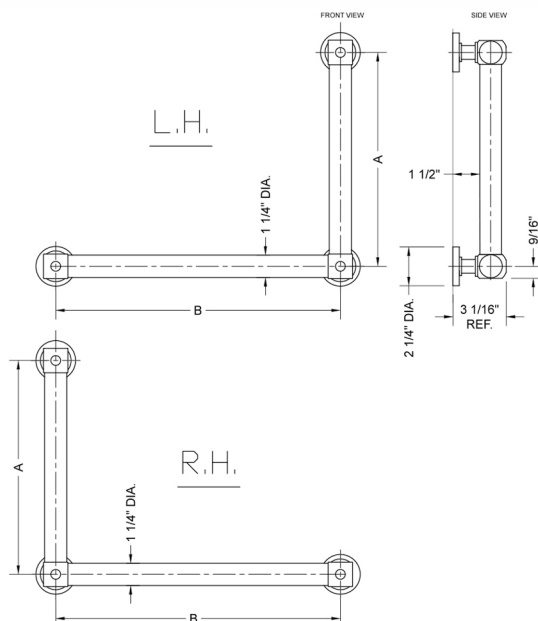

G70 16H x 32W 90° Left Hand Grab Bar

Model #: **G70-16H-32W-LH-**

FEATURES:

- ADA compliant when properly installed
- All brass construction, fully polished & plated
- All grab bars can be custom sized. Contact JACLO for pricing & availability
- Optional handshower sliders and toilet paper/wash cloth holders can be added only upon initial order
- Grab bars over 32" REQUIRE a middle post

SPECIFICATION DRAWING:

BRASS LUXURY GRAB BAR			
PART #	DESCRIPTION	A H	B W
G70-12H-12W	CENTER TO CENTER	12"	12"
G70-12H-16W	CENTER TO CENTER	12"	16"
G70-12H-24W	CENTER TO CENTER	12"	24"
G70-12H-32W	CENTER TO CENTER	12"	32"
G70-16H-12W	CENTER TO CENTER	16"	12"
G70-16H-16W	CENTER TO CENTER	16"	16"
G70-16H-24W	CENTER TO CENTER	16"	24"
G70-16H-32W	CENTER TO CENTER	16"	32"
G70-24H-12W	CENTER TO CENTER	24"	12"
G70-24H-16W	CENTER TO CENTER	24"	16"
G70-24H-24W	CENTER TO CENTER	24"	24"
G70-24H-32W	CENTER TO CENTER	24"	32"
G70-32H-12W	CENTER TO CENTER	32"	12"
G70-32H-16W	CENTER TO CENTER	32"	16"
G70-32H-24W	CENTER TO CENTER	32"	24"
G70-32H-32W	CENTER TO CENTER	32"	32"