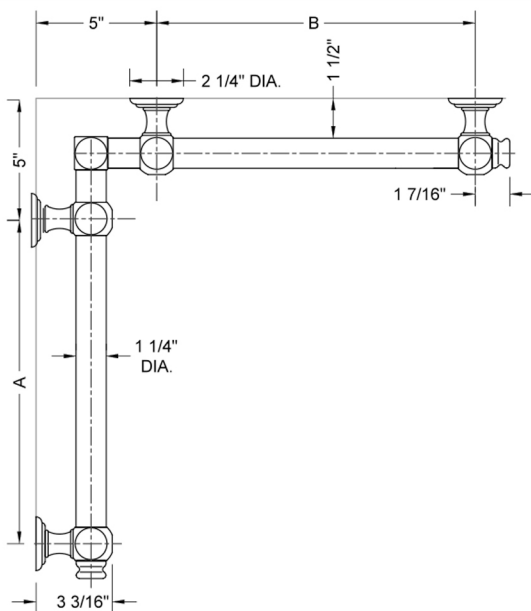

G60 36" x 36" Inside Corner Grab Bar

Model #: **G60-36-36-IC-**

FEATURES:

- ADA compliant when properly installed
- All brass construction, fully polished & plated
- All grab bars can be custom sized. Contact JACLO for pricing & availability
- Optional handshower sliders and toilet paper/wash cloth holders can be added only upon initial order
- Grab bars over 32" REQUIRE a middle post

SPECIFICATION DRAWING:

BRASS LUXURY GRAB BAR							
PART #	DESCRIPTION	A	B	PART #	DESCRIPTION	A	B
G60-12-12-IC	CENTER OF POST	12"	12"	G60-24-36-IC	CENTER OF POST	24"	36"
G60-12-16-IC	CENTER OF POST	12"	16"	G60-24-48-IC	CENTER OF POST	24"	48"
G60-12-24-IC	CENTER OF POST	12"	24"	G60-24-60-IC	CENTER OF POST	24"	60"
G60-12-32-IC	CENTER OF POST	12"	32"				
				G60-32-32-IC	CENTER OF POST	32"	32"
G60-12-36-IC	CENTER OF POST	12"	36"	G60-32-36-IC	CENTER OF POST	32"	36"
G60-12-48-IC	CENTER OF POST	12"	48"	G60-32-48-IC	CENTER OF POST	32"	48"
G60-12-60-IC	CENTER OF POST	12"	60"	G60-32-60-IC	CENTER OF POST	32"	60"
G60-16-16-IC	CENTER OF POST	16"	16"	G60-36-36-IC	CENTER OF POST	36"	36"
G60-16-24-IC	CENTER OF POST	16"	24"	G60-36-48-IC	CENTER OF POST	36"	48"
G60-16-32-IC	CENTER OF POST	16"	32"	G60-36-60-IC	CENTER OF POST	36"	60"
G60-16-36-IC	CENTER OF POST	16"	36"	G60-48-48-IC	CENTER OF POST	48"	48"
G60-16-48-IC	CENTER OF POST	16"	48"	G60-48-60-IC	CENTER OF POST	48"	60"
G60-16-60-IC	CENTER OF POST	16"	60"				
				G60-60-60-IC	CENTER OF POST	60"	60"
G60-24-24-IC	CENTER OF POST	24"	24"				
G60-24-32-IC	CENTER OF POST	24"	32"				