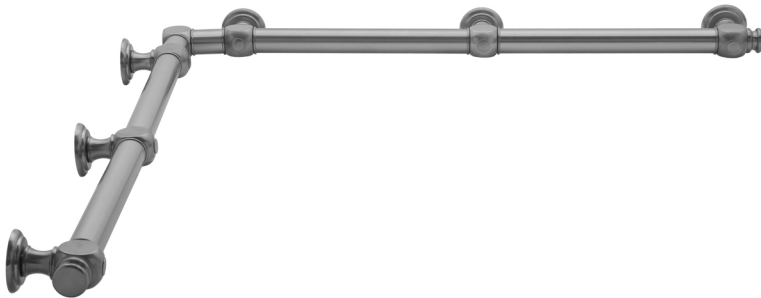

G60 36" x 36" Inside Corner Grab Bar

Model #: **G60-36-36-IC-**

FEATURES:

- ADA compliant when properly installed
- All brass construction, fully polished & plated
- All grab bars can be custom sized. Contact JACLO for pricing & availability
- Optional handshower sliders and toilet paper/wash cloth holders can be added only upon initial order
- Grab bars over 32" REQUIRE a middle post

AVAILABLE FINISHES:

Polished Chrome (PCH)	Satin Chrome (SC)	Bronze Umber (BU)
Satin Nickel (SN)	Pewter (PEW)	Caramel Bronze (CB)
Polished Nickel (PN)	Antique Brass (AB)	Antique Copper (ACU)
Oil-Rubbed Bronze (ORB)	Polished Brass (PB)	Polished Copper (PCU)
Vintage Bronze (VB)	Satin Brass (SB)	Rose Gold (RG)
Matte Black (MBK)	Satin Gold (SG)	Polished Gold (PG)
Black Nickel (BKN)	Bombay Gold (BG)	Jewelers Gold (JG)
Europa Bronze (EB)	White (WH)	Sedona Beige (SDB)
Tristan Brass (TB)	Unlacquered Brass (ULB)	Satin Cooper (SCU)