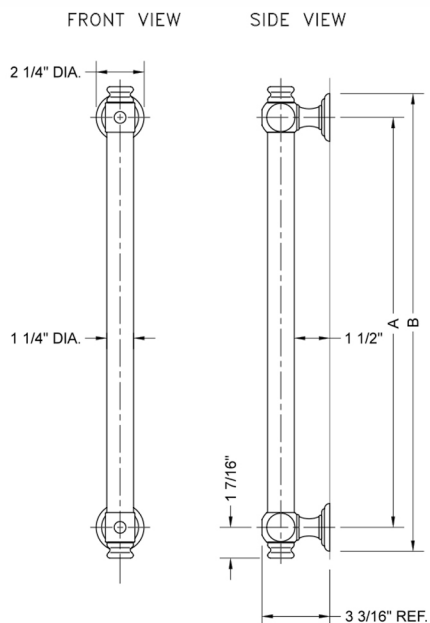

32" G60 Straight Grab Bar

Model #: **G60-32-**

FEATURES:

- ADA compliant when properly installed
- All brass construction, fully polished & plated
- All grab bars can be custom sized. Contact JACLO for pricing & availability
- Optional handshower sliders and toilet paper/wash cloth holders can be added only upon initial order
- Grab bars over 32" REQUIRE a middle post

SPECIFICATION DRAWING:

BRASS LUXURY GRAB BAR			
PART. #	DESCRIPTION	A	B
G60-12-XX	12" CENTER TO CENTER	12"	14 1/4"
G60-16-XX	16" CENTER TO CENTER	16"	18 1/4"
G60-18-XX	18" CENTER TO CENTER	18"	20 1/4"
G60-24-XX	24" CENTER TO CENTER	24"	24 1/4"
G60-32-XX	32" CENTER TO CENTER	32"	34 1/4"
*NOTE: GRAB BARS OVER 32" REQUIRE A MIDDLE POST			
G60-36-XX	36" CENTER TO CENTER	36"	38 1/4"
G60-42-XX	42" CENTER TO CENTER	42"	44 1/4"
G60-48-XX	48" CENTER TO CENTER	48"	50 1/4"
G60-60-XX	60" CENTER TO CENTER	60"	62 1/4"