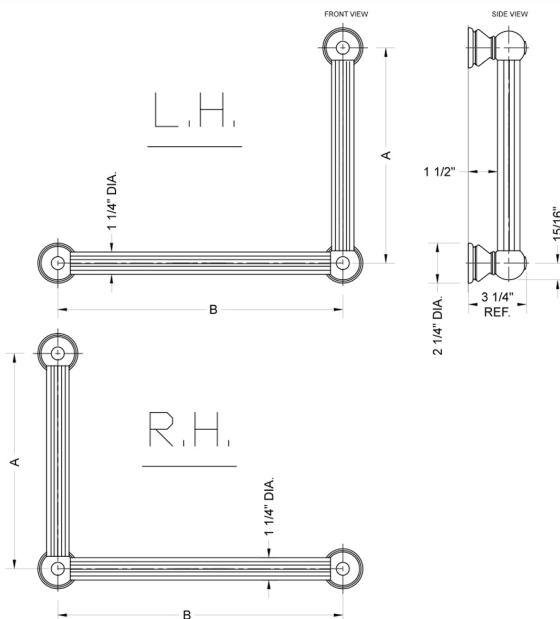

G33 16H x 12W 90° Left Hand Grab Bar

Model #: **G33-16H-12W-LH-**

FEATURES:

- ADA compliant when properly installed
- All brass construction, fully polished & plated
- All grab bars can be custom sized. Contact JACLO for pricing & availability
- Optional handshower sliders and toilet paper/wash cloth holders can be added only upon initial order
- Grab bars over 32" REQUIRE a middle post

SPECIFICATION DRAWING:

BRASS LUXURY GRAB BAR			
PART. #	DESCRIPTION	A H	B W
G33-12H-12W	CENTER TO CENTER	12"	12"
G33-12H-16W	CENTER TO CENTER	12"	16"
G33-12H-24W	CENTER TO CENTER	12"	24"
G33-12H-32W	CENTER TO CENTER	12"	32"
G33-16H-12W	CENTER TO CENTER	16"	12"
G33-16H-16W	CENTER TO CENTER	16"	16"
G33-16H-24W	CENTER TO CENTER	16"	24"
G33-16H-32W	CENTER TO CENTER	16"	32"
G33-24H-12W	CENTER TO CENTER	24"	12"
G33-24H-16W	CENTER TO CENTER	24"	16"
G33-24H-24W	CENTER TO CENTER	24"	24"
G33-24H-32W	CENTER TO CENTER	24"	32"
G33-32H-12W	CENTER TO CENTER	32"	12"
G33-32H-16W	CENTER TO CENTER	32"	16"
G33-32H-24W	CENTER TO CENTER	32"	24"
G33-32H-32W	CENTER TO CENTER	32"	32"