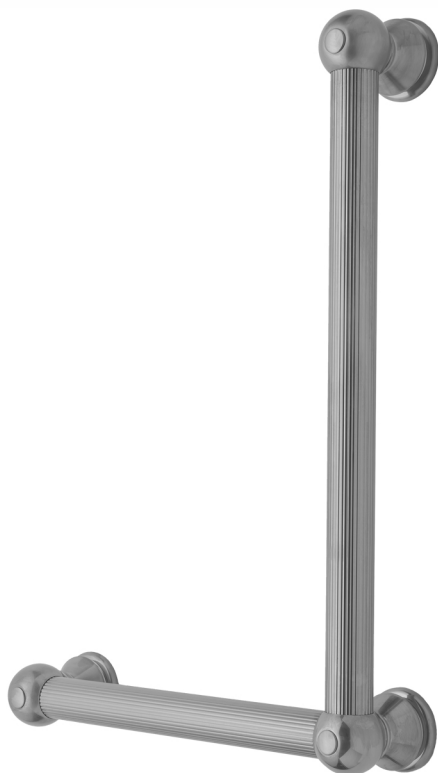

G33 16H x 12W 90° Left Hand Grab Bar

Model #: **G33-16H-12W-LH-**

FEATURES:

- ADA compliant when properly installed
- All brass construction, fully polished & plated
- All grab bars can be custom sized. Contact JACLO for pricing & availability
- Optional handshower sliders and toilet paper/wash cloth holders can be added only upon initial order
- Grab bars over 32" REQUIRE a middle post

AVAILABLE FINISHES:

Polished Chrome (PCH)	Satin Chrome (SC)	Bronze Umber (BU)
Satin Nickel (SN)	Pewter (PEW)	Caramel Bronze (CB)
Polished Nickel (PN)	Antique Brass (AB)	Antique Copper (ACU)
Oil-Rubbed Bronze (ORB)	Polished Brass (PB)	Polished Copper (PCU)
Vintage Bronze (VB)	Satin Brass (SB)	Rose Gold (RG)
Matte Black (MBK)	Satin Gold (SG)	Polished Gold (PG)
Black Nickel (BKN)	Bombay Gold (BG)	Jewelers Gold (JG)
Europa Bronze (EB)	White (WH)	Sedona Beige (SDB)
Tristan Brass (TB)	Unlacquered Brass (ULB)	Satin Cooper (SCU)

SPECIFICATION DRAWING:

BRASS LUXURY GRAB BAR			
PART. #	DESCRIPTION	A H	B W
G33-12H-12W	CENTER TO CENTER	12"	12"
G33-12H-16W	CENTER TO CENTER	12"	16"
G33-12H-24W	CENTER TO CENTER	12"	24"
G33-12H-32W	CENTER TO CENTER	12"	32"
G33-16H-12W	CENTER TO CENTER	16"	12"
G33-16H-16W	CENTER TO CENTER	16"	16"
G33-16H-24W	CENTER TO CENTER	16"	24"
G33-16H-32W	CENTER TO CENTER	16"	32"
G33-24H-12W	CENTER TO CENTER	24"	12"
G33-24H-16W	CENTER TO CENTER	24"	16"
G33-24H-24W	CENTER TO CENTER	24"	24"
G33-24H-32W	CENTER TO CENTER	24"	32"
G33-32H-12W	CENTER TO CENTER	32"	12"
G33-32H-16W	CENTER TO CENTER	32"	16"
G33-32H-24W	CENTER TO CENTER	32"	24"
G33-32H-32W	CENTER TO CENTER	32"	32"