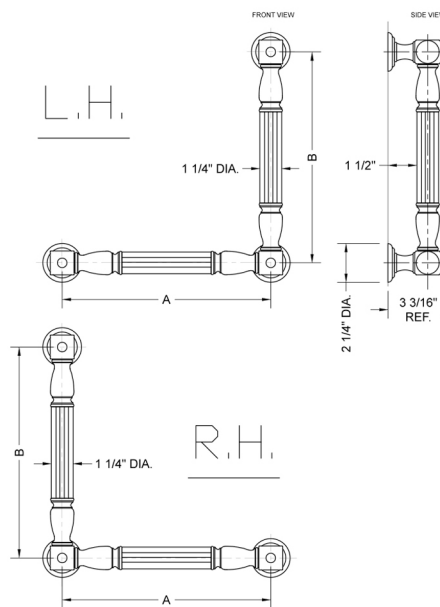

G21 16H x 24W 90° Right Hand Grab Bar

Model #: **G21-16H-24W-RH-**

FEATURES:

- ADA compliant when properly installed
- All brass construction, fully polished & plated
- All grab bars can be custom sized. Contact JACLO for pricing & availability
- Optional handshower sliders and toilet paper/wash cloth holders can be added only upon initial order
- Grab bars over 32" REQUIRE a middle post

SPECIFICATION DRAWING:

| BRASS LUXURY GRAB BAR | | | |
|-----------------------|------------------|--------|--------|
| PART. # | DESCRIPTION | A H | B W |
| G21-12H-12W | CENTER TO CENTER | 12" | 12" |
| G21-12H-16W | CENTER TO CENTER | 12" | 16" |
| G21-12H-24W | CENTER TO CENTER | 12" | 24" |
| G21-12H-32W | CENTER TO CENTER | 12" | 32" |
| | | | |
| G21-16H-12W | CENTER TO CENTER | 16" | 12" |
| G21-16H-16W | CENTER TO CENTER | 16" | 16" |
| G21-16H-24W | CENTER TO CENTER | 16" | 24" |
| G21-16H-32W | CENTER TO CENTER | 16" | 32" |
| | | | |
| G21-24H-12W | CENTER TO CENTER | 24" | 12" |
| G21-24H-16W | CENTER TO CENTER | 24" | 16" |
| G21-24H-24W | CENTER TO CENTER | 24" | 24" |
| G21-24H-32W | CENTER TO CENTER | 24" | 32" |
| | | | |
| G21-32H-12W | CENTER TO CENTER | 32" | 12" |
| G21-32H-16W | CENTER TO CENTER | 32" | 16" |
| G21-32H-24W | CENTER TO CENTER | 32" | 24" |
| G21-32H-32W | CENTER TO CENTER | 32" | 32" |