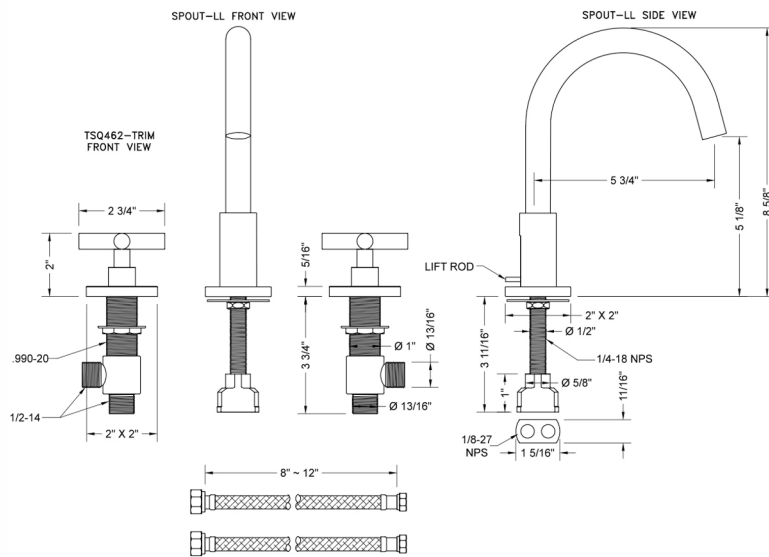

Uptown Contempo Faucet with Square Escutcheons & Contempo Slim Cross Handles -1.2 GPM

Model #: 8881-TSQ462-1.2-

FEATURES:

- All brass 8" - 12" widespread faucet includes brass pop-up drain with overflow
- 1/4 turn ceramic valves
- Swivel Spout (For Stationary Spout option, contact JACLO)
- Available Flow Rates: 1.5, 1.2 & 0.5 GPM. Additional flow rate (aerator) options available. Contact JACLO.
- 5 3/4" spout reach
- Spout Hole Size: 1 1/2" - 1 7/8"
- Valve Hole Size: 1 1/8" - 1 5/8"

AVAILABLE FINISHES:

Polished Chrome (PCH)	Satin Chrome (SC)	Bronze Umber (BU)
Satin Nickel (SN)	Pewter (PEW)	Caramel Bronze (CB)
Polished Nickel (PN)	Antique Brass (AB)	Antique Copper (ACU)
Oil-Rubbed Bronze (ORB)	Polished Brass (PB)	Polished Copper (PCU)
Vintage Bronze (VB)	Satin Brass (SB)	Rose Gold (RG)
Matte Black (MBK)	Satin Gold (SG)	Polished Gold (PG)
Black Nickel (BKN)	Bombay Gold (BG)	Jewelers Gold (JG)
Europa Bronze (EB)	White (WH)	Sedona Beige (SDB)
Tristan Brass (TB)	Unlacquered Brass (ULB)	Satin Cooper (SCU)

SPECIFICATION DRAWING:

AVAILABLE HANDLES:

COMPLIANCES:

CEC

Complies with: ASME A112.18.1-2012/CSA B125.1-12