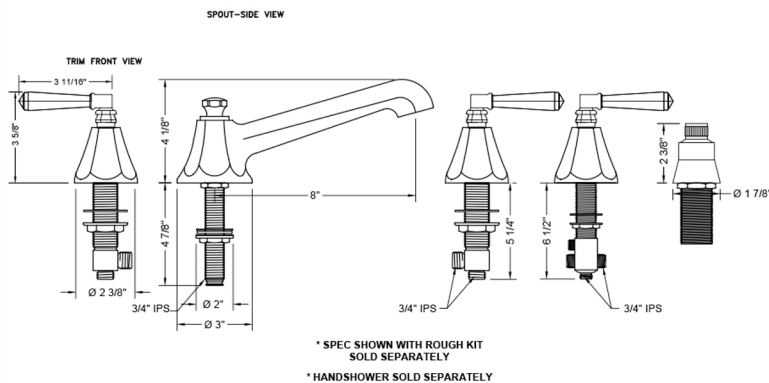

SPECIFICATION DRAWING: