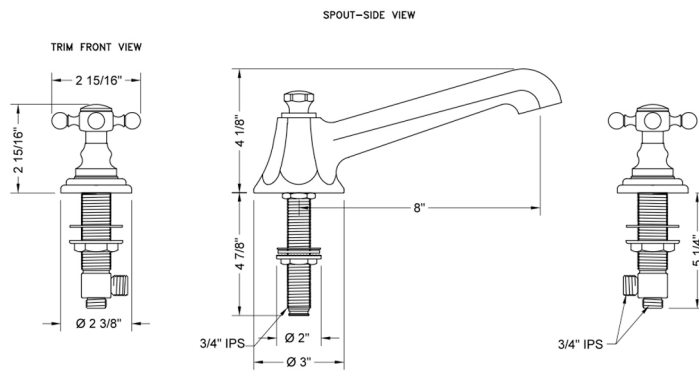

Westfield Roman Tub Set with Low Spout and Ball Cross Handles

Model #: 6970-T678-TRIM-

FEATURES:

- All brass roman deck mount tub set trim
- Quick connect/disconnect spout
- Stationary spout with full flow aerator
- Spout Hole Size Min-Max: 1 1/8" - 1 3/4"
- Valve Hole Size Min-Max: 1 1/4" - 1 3/8"
- Both standard metal & porcelain buttons are included for handles
- Requires J-6912 rough in kit

SPECIFICATION DRAWING:

* SPEC SHOWN WITH ROUGH KIT
SOLD SEPARATELY

AVAILABLE HANDLES:

T674

T675

T676

T678