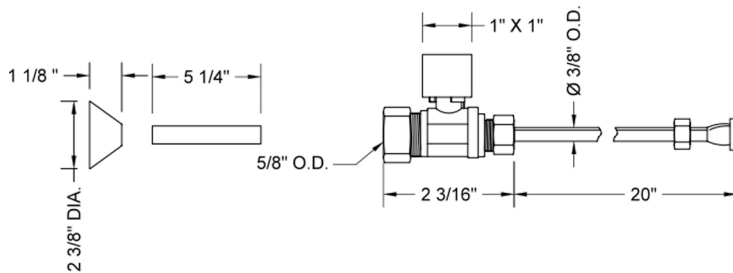

Quarter Turn Straight Pattern 5/8" O.D. Compression (Fits 1/2" Copper) x 3/8" O.D. Toilet Supply Kit Square Handle, 20" Supply Tube, Cover Tube, Escutcheon

Model #: 622-7-72CT-

FEATURES:

- Complete Toilet Supply Kit
- Kit contains:
 - (1) Quarter Turn Straight Pattern 5/8" O.D. Compression (Fits 1/2" Copper) x 3/8" O.D. Supply Valve with Square Handle P/N 622-7
 - (1) 20" Copper Supply Tube P/N 772
 - (1) Bell Escutcheon P/N 7116
 - (1) Cover Tube P/N 579

SPECIFICATION DRAWING:

COMPONENTS	
DESCRIPTION	QTY:
STRAIGHT VALVE - SQUARE HANDLE	1
20" X 3/8" O.D. SUPPLY TUBE	1
ESCUTCHEON	1
PLASTIC FILL VALVE COUPLING NUT	1
5 1/4" COVER TUBE	1

AVAILABLE HANDLES: