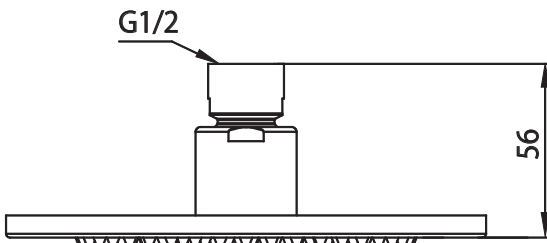

**HS1002A | 8" Brass Shower Head**

**SPECIFICATIONS:**

- Solid Brass Shower Head
- Scrub rubber nozzles to easily clean water sediment
- 2.0 GPM Flow Rate

**FINISHES :**

- Chrome - HS1002ACP / Brushed Nickel - HS1002ABN

Legislation Compliance

ZeroDrip Technology

**Technical Diagram**

**MATCHING SHOWER ARMS:**

- 1) HS1012SA (16" Wall Mount Shower Arm)

- 2) HS1002SA (12" Wall Mount Shower Arm)

- 3) 100.12CSA (10" Ceiling Mount Shower Arm)