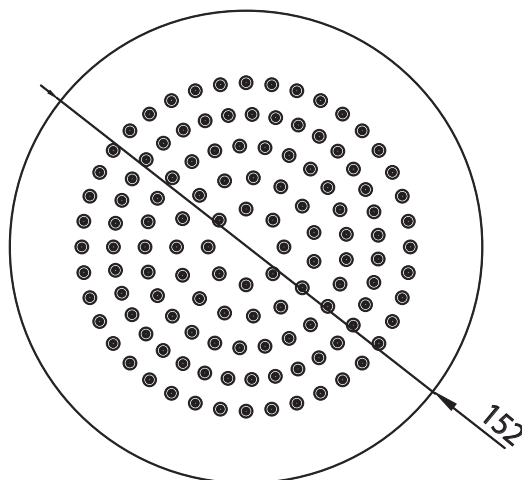

**HS1002A | 8" Brass Shower Head**

**SPECIFICATIONS:**

- Solid Brass Shower Head
- Scrub rubber nozzles to easily clean water sediment
- 2.0 GPM Flow Rate

**FINISHES :**

- Chrome - HS1002ACP / Brushed Nickel - HS1002ABN

Legislation Compliance

ZeroDrip Technology

**Technical Diagram**

**MATCHING SHOWER ARMS:**

- 1) HS1012SA (16" Wall Mount Shower Arm)

- 2) HS1002SA (12" Wall Mount Shower Arm)

- 3) 100.12CSA (10" Ceiling Mount Shower Arm)