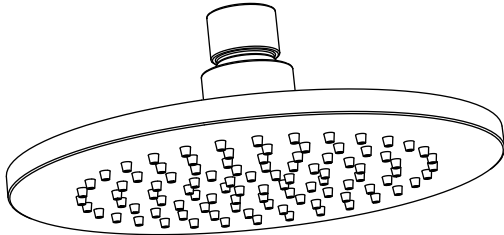

**HS1002A | 8" Brass Shower Head**

**SPECIFICATIONS:**

- Solid Brass Shower Head
- Scrub rubber nozzles to easily clean water sediment
- 2.0 GPM Flow Rate

**FINISHES :**

- Chrome - HS1002ACP / Brushed Nickel - HS1002ABN

Legislation Compliance

ZeroDrip Technology

**Technical Diagram**

**MATCHING SHOWER ARMS:**

- 1) HS1012SA (16" Wall Mount Shower Arm)

- 2) HS1002SA (12" Wall Mount Shower Arm)

- 3) 100.12CSA (10" Ceiling Mount Shower Arm)