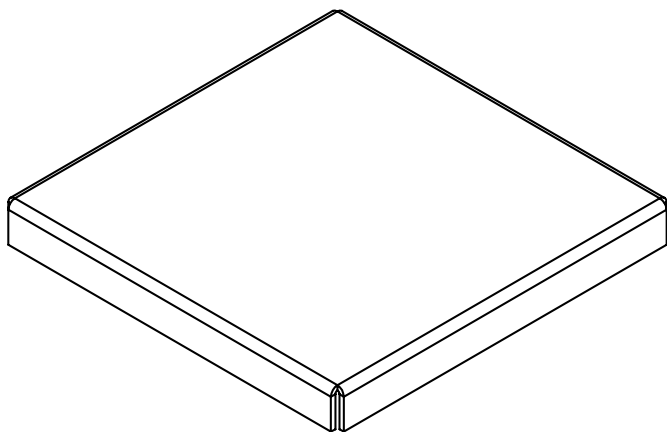

# LSS 5 Specifications

**LSS 5:**

- 5" square solid decorative cover
- 16 gauge 304L Stainless Steel

**Kits:**

- LS5, LSD5

**Finishes:**

- Satin Stainless
- Polished Stainless
- Oil Rubbed Bronze
- Satin Bronze
- Matte Black