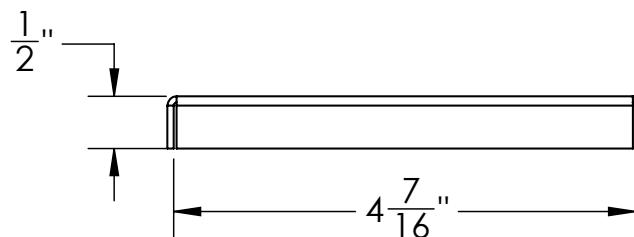

# LSS 5 Specifications

**LSS 5:**

- 5" square solid decorative cover
- 16 gauge 304L Stainless Steel

**Kits:**

- LS5, LSD5

**Finishes:**

- Satin Stainless
- Polished Stainless
- Oil Rubbed Bronze
- Satin Bronze
- Matte Black