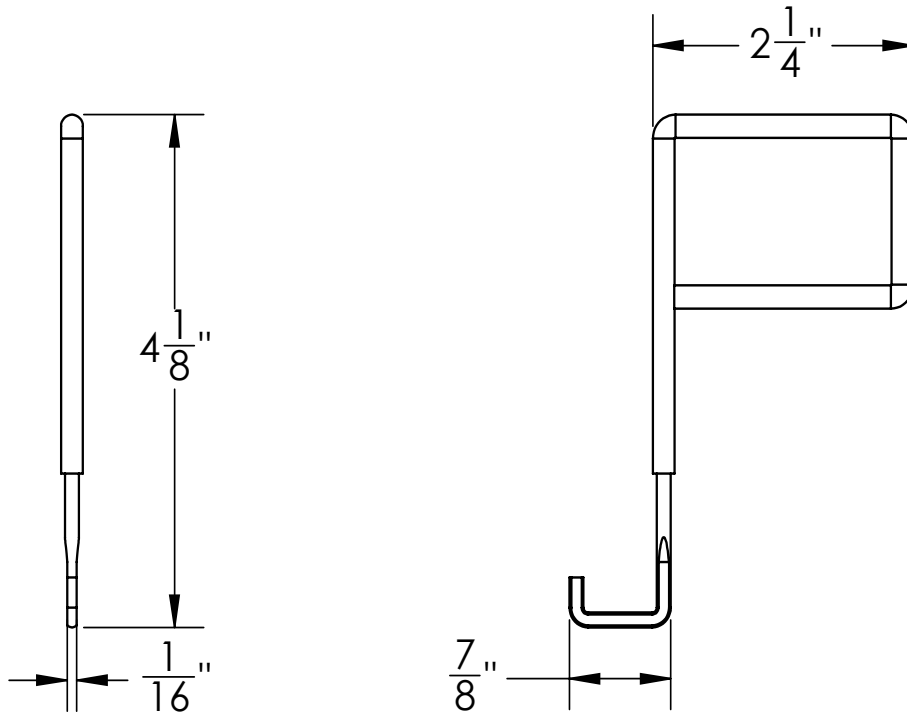

AKEY Specifications

AKEY:

- Stainless steel lift out key

Compatible with the following kits:

Site Sizable

- S-AG 38/65, S-AS 65/99, S-TIF/S-TIFAS 65/99
- S-LTIF/S-LTIFAS 65/99

Fixed Length

- FXAS, FXTIF/FX-LTIF, FXIG, FXSG,

FF/FCS/FT/FCB

- FFAS 25/FCSAS 25/FCBAS 25
- FFAS 65/FCSAS 65/FCBAS 65/FTAS 65
- FFTIF 65/FCSTIF 65/FCBTIF 65/FTTIF 65
- FFIG 65/FCSIG 65/FCBIG 65/FTIG 65
- FFSG 65/FCSSG 65/FCBSG 65/ FTSG 65

Infinity Drain
145 Dixon Avenue
Amityville, NY 11701
Phone: 516.767.6786
Fax: 516.740.3066
www.infinitydrain.com

NOTE: Installer must verify all rough-in dimensions prior to installation and consult local and national codes. Conformity and compliance to local and national codes are the responsibility of the installer.