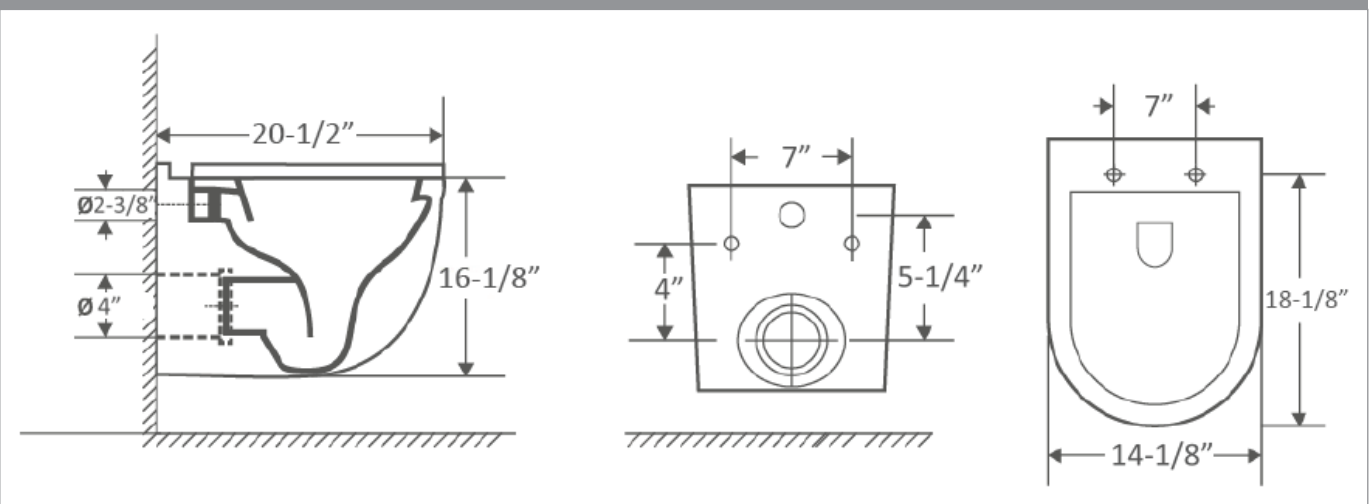

KARO
Wallhung Toilet
C-5170

Product Features

- Vitreous china wallhung toilet bowl
- European elongated bowl
- MicroGlaze™ anti-microbial, stain-resistant glaze
- Rimless bowl design
- Fully concealed mounting system - easy to install
- Average water consumption: 1.28 gpf
- 1.6 / 0.8 dual-flush capable

Rimless Flush System

Dimensional Diagram

IMPORTANT: Dimensions are nominal and may vary within the range of tolerance per NSI Standard A112.19.2. These measurements are subject to change. No responsibility is assumed for use of superseded or voided pages.